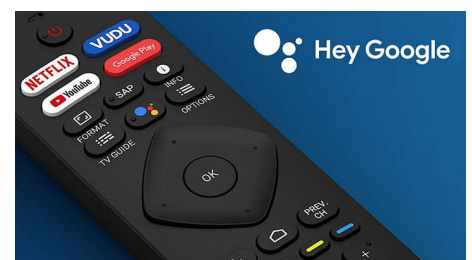

Hey Google

Press the Google Assistant button on your remote to do more on your TV with your voice. Ask Google to search for the latest blockbuster, stream shows, or open multiplayer games. Have it dim the lights by connecting compatible smart home devices. Manage tasks and see your calendar. Or ask it questions and see the answers on your TV.