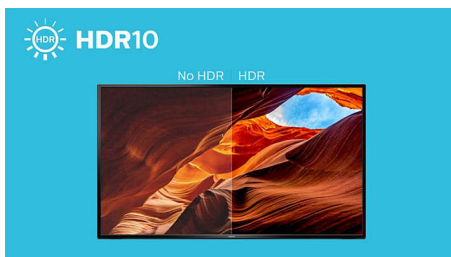

High Dynamic Range

Your Philips TV is primed to get the most out of the HDR10 video format. Whether it's a must-watch series or the new blockbuster, shadows will be deeper. Bright surfaces will shine. Colors will be truer.