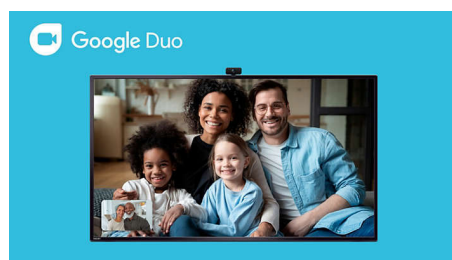

Google Duo

Your favorite faces, now on the big screen. Catch up with your friends and family, right on the big screen. With Google Duo on Philips Android TV, you can initiate one-on-one and group calls conveniently from your TV. Download Duo from Google Play, plug your favorite webcam into your TV, and see more of your loved ones.