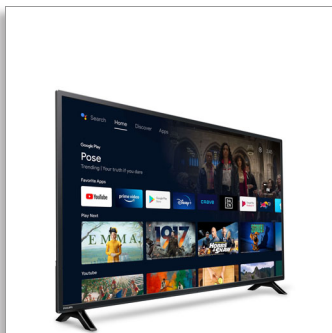

Philips  
5700 series 4K UltraHD  
LED Android TV

**50" Android TV**  
4K UHD 2160p  
Chromecast  
Built-in Google Assistant

**50PFL5766**

Watch what you love, control it with your voice

4K UltraHD Android TV