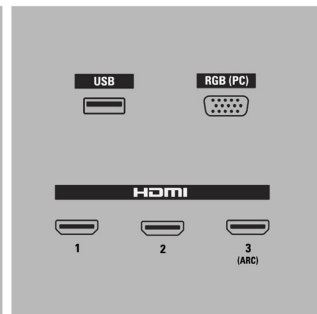

side connectors

Issue date 2014-10-28

Version: 2.2.1

12 NC: 8670 001 14303
UPC: 6 09585 24288 3

© 2014 Koninklijke Philips N.V.
All Rights reserved.

Specifications are subject to change without notice.
Trademarks are the property of Koninklijke Philips N.V.
or their respective owners.

www.philips.com