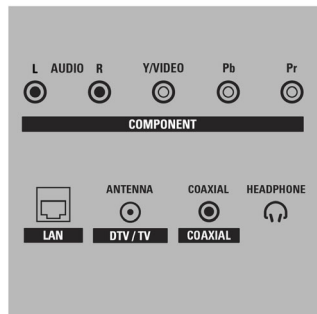

Tuner/Reception/Transmission

- Aerial Input: 75 ohm F-type
- TV system: ATSC, NTSC
- Video Playback: NTSC
- Tuner bands: UHF, VHF

Connectivity

- AV 1: CVBS in, Shared audio L/R in
- AV 2: YPbPr, Shared audio L/R in
- Audio Output - Digital: Coaxial (cinch)
- Other connections: Ethernet, Headphone out, PC-In VGA, Wi-Fi(built-in)
- USB: USB
- HDMI 1: HDMI, Shared audio L/R in
- HDMI 2: HDMI, Shared audio L/R in
- HDMI 3: HDMI, Shared audio L/R in
- EasyLink (HDMI-CEC): One touch play, Power status, System info (menu language), Remote control pass-through, System audio control, System standby

Power

- Ambient temperature: 5°C to 40°C (41°F to 104°F)
- Mains power: 120V/60Hz
- Power consumption: 188 W
- Standby power consumption: < 0.5W

Dimensions

- Set dimensions in inch (W x H x D): 51.9 x 30.9 x 4.1 inch
- Product weight (lb): 52.9
- Set dimensions with stand in inch (W x H x D):

- 51.9 x 33.5 x 11.1 inch
- Product weight (+stand) (lb): 62.8 lb
- Box dimensions in inch (W x H x D): 57.5 x 34.1 x 9.5 inch
- Weight incl. Packaging (lb): 77.8
- VESA wall mount compatible: 400 x 400 mm

Accessories

- Included accessories: Table top stand, Quick start guide, User Manual, Remote Control, Batteries for remote control

Network Services

- NetTV Apps: CloudTV, Netflix, Pandora, Portico, Vudu, YouTube
- Network Features: DLNA Multimedia Browser, WirelessConnect

rear connectors