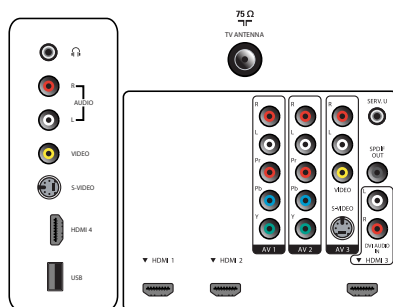

- Ease of Use: 4 favorite lists, Auto Volume Leveller (AVL), Channel list, Settings assistant Wizard, Side Control
- Remote Control: TV
- Screen Format Adjustments: 4:3, Auto Format, Movie expand 14:9, Movie expand 16:9, Super Zoom, Widescreen, unscaled (1080p dot by dot)

Multimedia Applications

- Multimedia connections: USB memory class device
- Playback Formats: MP3, JPEG Still pictures

Tuner/Reception/Transmission

- Aerial Input: 75 ohm F-type
- TV system: ATSC, NTSC
- Video Playback: NTSC
- Cable: Unscrambled Digital Cable -QAM
- Tuner bands: Hyperband, S-Channel, UHF, VHF

Connectivity

- AV 1: Audio L/R in, YPbPr
- AV 2: Audio L/R in, YPbPr
- AV 3: Audio L/R in, CVBS in, S-Video in
- Front / Side connections: HDMI, S-video in, CVBS in, Audio L/R in, Headphone Out, USB
- Audio Output - Digital: Coaxial (cinch)
- HDMI 1: HDMI v1.3
- HDMI 2: HDMI v1.3
- HDMI 3: HDMI v1.3, Analog audio L/R in
- EasyLink (HDMI-CEC): One touch play, Power status, System info (menu language), System audio control, System standby

Power

- Ambient temperature: 5 °C to 40 °C
- Mains power: 110-240V, 50-60Hz
- Power consumption: 275 W
- Standby power consumption: < 1 W

Dimensions

- Set dimensions in inch (W x H x D): 45.28 x 28.87 x 4.10 inch
- Set dimensions with stand in inch (W x H x D): 45.28 x 31.40 x 12.20 inch
- Weight incl. Packaging (lb): 90.39

Issue date 2012-01-22

Version: 4.5.57

12 NC: 8670 000 47561
UPC: 6 09585 16269 3

© 2012 Koninklijke Philips Electronics N.V.
All Rights reserved.

Specifications are subject to change without notice.
Trademarks are the property of Koninklijke Philips
Electronics N.V. or their respective owners.

www.philips.com

- Product weight (lb): 59.92
- Product weight (+stand) (lb): 74.82 lb
- Box dimensions in inch (W x H x D): 50.55 x 32.87 x 15.04 inch
- VESA wall mount compatible: 400 x 400 mm

Accessories

- Included accessories: Table top stand, Power cord, Quick start guide, User Manual, Registration card, Remote Control