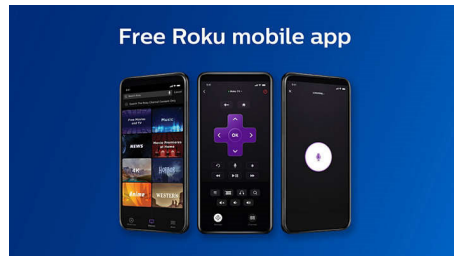

PHILIPS

ROKU TV

4700 series 4K UltraHD LED RokuTV
50" RokuTV 4K UHD 2160p, HDR / 120PMR

50PFL4756/F7

Highlights

Roku TV

Smart performance at a great value. A simpler, smarter and totally entertaining TV with built-in features to stream, watch live, and more.

Free Roku mobile app

Turn your iOS® or Android™ device into the ultimate streaming companion. Whether you need a second remote or want more features and functionality, the Roku mobile app makes it fun and easy to control your Roku TV. Search with your keyboard, use voice search, enjoy private listening with up to three friends, cast to your TV, and more.