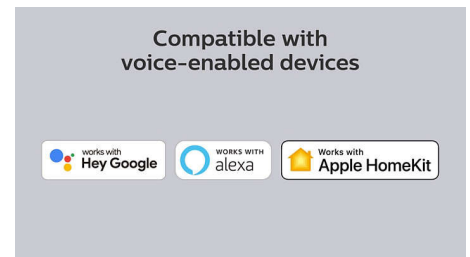

120 Perfect Motion Rate

120 PMR delivers unprecedented motion sharpness to your TV. Showcase sports, movies, or any fast-paced scenery with incredible clarity, so you never miss any part of the action.

Works with Apple AirPlay

Effortlessly stream videos, photos, music, and more from your Apple device to your TV with AirPlay. Plus mirror the screen from your iPhone, iPad, or Mac to the big screen.*

Works with Voice assistant

Experience entertainment for everyone. Enjoy easy voice control with Hey Google, Alexa and Siri. —Works with Hey Google "Hey Google, turn off family room Roku". —Works with Alexa "Alexa, show me comedies on bedroom Roku". —Works with Apple HomeKit "Hey Siri, Play jazz on the living room TV".