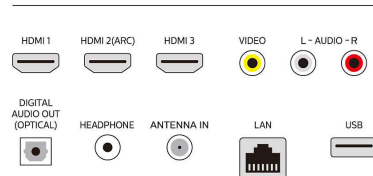

Tuner/Reception/Transmission

- Aerial Input: 75 ohm F-type

- TV system: ATSC, NTSC
- Video Playback: NTSC, ATSC
- Tuner bands: UHF, VHF

Connectivity

- Number of HDMI connections: 3
- Wireless connection: 802.11ac MIMO
- Other connections: Digital audio out (optical), CVBS+Audio L/R in, Headphone out, Ethernet
- HDMI features: 4K, Audio Return Channel (HDMI 2)
- EasyLink (HDMI-CEC): One touch play, Power status, System info (menu language), System audio control, System standby
- HDCP2.2: Yes on all HDMI
- Number of USB 2.0: 1

Accessories

- Included: Quick start guide, Remote control, Batteries for remote control, Tabletop Stand, Screws

Network Services

- TV Operating System: Roku OS

Connections

Rear

Issue date 2023-12-15

© 2023 Koninklijke Philips N.V.
All Rights reserved.