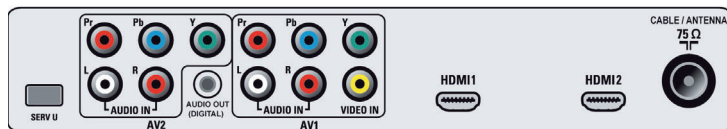

Power

- Ambient temperature: 5 °C to 40 °C
- Mains power: AC 110 - 240 V, 50/60 Hz
- Power consumption: 250 W
- Standby power consumption: < 1 W

Dimensions

- Set dimensions in inch (W x H x D): 41.2 x 27 x 4.6 inch
- Set dimensions with stand in inch (W x H x D): 41.2 x 29.5 x 10.4 inch
- Product weight (lb): 78.8 (with stand), 63 (without stand)
- Box dimensions in inch (W x H x D): 44.3 x 30.7 x 10.9 inch
- Weight incl. Packaging (lb): 107.1

Accessories

- Included accessories: Tabletop swivel stand, Power cord, Quick start guide, User Manual, Registration card, Remote Control

Issue date 2013-06-22

Version: 4.0.11

12 NC: 8670 000 26105
UPC: 6 09585 12338 0