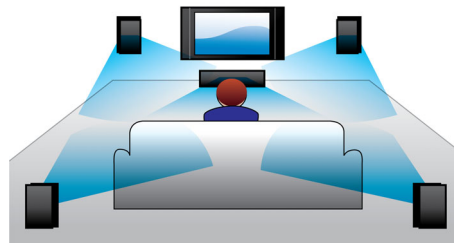

Dolby Digital

Because Dolby Digital, the world's leading digital multi-channel audio standards, make use of the way the human ear naturally processes sound, you experience superb quality surround sound audio with realistic spatial cues.