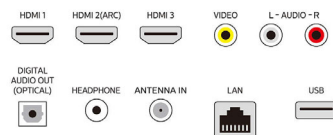

- TV system: ATSC, NTSC
- Video Playback: ATSC, NTSC
- Tuner bands: UHF, VHF
- Aerial input: 75 ohm F-type

Connectivity

- Number of HDMI connections: 3
- Wireless connection: Wireless LAN (802.11ac MIMO)
- Other connections: Ethernet, Headphone out, CVBS+Audio L/R in, Digital audio out (optical)
- HDMI features: 4K, Audio Return Channel (HDMI 2)
- EasyLink (HDMI-CEC): One touch play, Power status, System info (menu language), Remote control pass-through, System audio control, System standby
- HDCP2.3: Yes on all HDMI
- Bluetooth version: 5.0
- USB 2.0 inputs: 1

Power

- Power consumption: 130 W
- Standby power consumption: < 0.5W
- Ambient temperature: 5°C to 40°C (41°F to 104°F)
- Main power: 120V/60Hz

Dimensions

- Box height (inch): 29.8 inch
- Box width (inch): 51.2 inch
- Box depth (inch): 5.9 inch
- Wall mount compatible: 300 x 300 mm
- Product weight: 19.84 lb
- Weight incl. packaging: 30.64 lb
- Set Width (inch): 44.7 inch
- Set Height (inch): 26.0 inch
- Set Depth (inch): 3.0 inch
- Set width (with stand) (inch): 44.7 inch
- Set depth (with stand) (inch): 11.0 inch
- Set height (with stand) (inch): 28.1 inch
- Product weight with stand: 20.06 lb
- Stand width: 38.5 inch

Accessories

- Included: Quick start guide, Remote control, Batteries for remote control, Tabletop stand,

Screws

Smart TV Specifications

- OS: Android 11
- Pre-installed apps: Netflix, YouTube, Discovery+, Tubi TV, Prime video

Connections

Rear

Issue date 2023-12-15

© 2023 Koninklijke Philips N.V.
All Rights reserved.

Version: 9.9.1

Specifications are subject to change without notice.
Trademarks are the property of Koninklijke Philips N.V.
or their respective owners.

UPC: 6 09585 25473 2

www.philips.com

* Google TV is the name of this device's software experience and a trademark of Google LLC. Google, Google Play, YouTube, and Chromecast built-in are trademarks of Google LLC.

* Use of this TV requires consent to Google Terms of Service and Privacy Policy.

* Requires compatible smart home products.

* Casting optimized for selected services only.

* Netflix streaming membership required. See www.netflix.com/TermsOfUse

* USB recording for digital channels only, recordings may be limited by broadcast copy protection. Country and channel restrictions may apply.

* USB multimedia playback requires third-party app installation. Please visit the Google Play Store for more details, including app availability for your country.

* Features and specifications are subject to change without notice