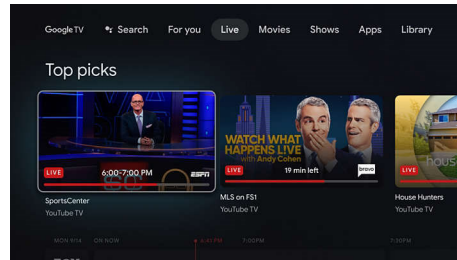

Popular apps

Google Play is your entertainment unbound. Download all your favorite apps, movies, TV shows, and games all in one place.

Perfect picture

Experience extraordinary picture quality with UHD resolution and 120 PMR, combined with HDR for unbelievably colors.

Live TV / Free Content

From breaking news to the season finale, tune into the Live TV tab to browse through live channels with just a click.

Cast to your TV

With Chromecast built-in, easily cast movies, shows, photos, and more from your mobile device to your TV.