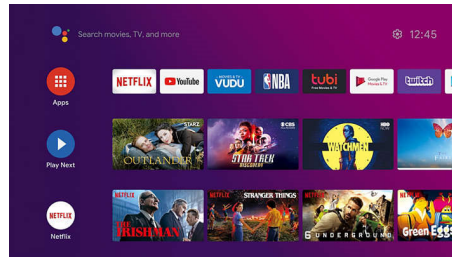

Android TV

Android TV brings great content to you, so you can spend less time browsing and more time watching. Just pick from the personalized recommendations on Google Play, YouTube, and other apps that appear automatically in your home screen.