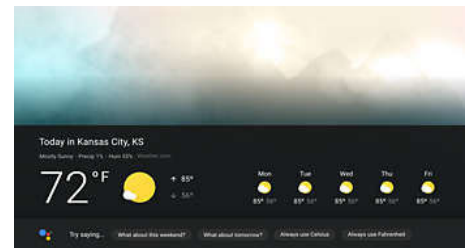

Plan your day

Before you take off, learn more about the weather, traffic and what's on your calendar, all with the power of your voice.