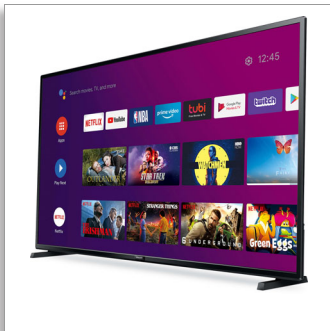

Philips
5704 series Android TV

55" class/po

4K UHD 2160p
AndroidTV
Built-in Google Assistant

55PFL5704

4K AndroidTV with Google Assistant

Explore a smarter way to watch

The Philips AndroidTV brings great content to you, so you can spend less time browsing and more time watching. Just pick from the personalized recommendations from Google Play, YouTube, Netflix, and other apps directly on your TV screen.

Enjoy the beauty of 4K Ultra HD

- 4K UHD brings your TV experience to a whole new level
- Stunning brightness and contrast with BrightPro
- HDR 10 delivers more detail and captivating colors
- Wireless LAN 802.11ac MIMO for seamless streaming