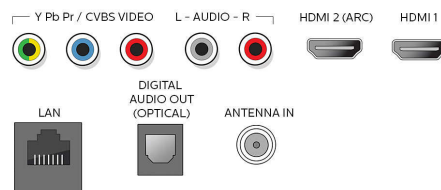

Multimedia Applications

- Multimedia connections: USB memory class device
- Playback Formats: MP3, JPEG Still pictures, MPEG1, MPEG2, H.264/MPEG-4 AVC, H.265/HEVC, AC3, MPEG4, WAVE, AAC

Tuner/Reception/Transmission

- Aerial Input: 75 ohm F-type
- TV system: ATSC, NTSC
- Video Playback: NTSC
- Tuner bands: UHF, VHF

Connectivity

- Other connections: Ethernet, Headphone out, Wireless LAN(Built in)
- EasyLink (HDMI-CEC): One touch play, Power status, System info (menu language), Remote control pass-through, System audio control, System standby
- Audio Output - Digital: Optical (TOSLINK)
- AV 1: Shared audio L/R in, CVBS/YPbPr
- USB: USB
- HDMI 1: Shared audio L/R in, HDMI
- HDMI 2: Shared audio L/R in, HDMI (Audio Return Channel)
- HDMI 3: HDMI, Shared audio L/R in

Power

- Mains power: 120V 50/60Hz
- Power consumption: 230 W
- Standby power consumption: $\leq 0.5W$
- Ambient temperature: 5°C to 40°C (41°F to 104°F)

Dimensions

- Product weight (lb): 40.1 lb
- Box height (inch): 37.6 inch
- Box width (inch): 65.1 inch
- Box depth (inch): 7.2 inch
- Wall mount compatible: 400 x 200 mm
- Set Width (inch): 57.4 inch
- Set Height (inch): 33.6 inch
- Set Depth (inch): 3.9 inch
- Set width (with stand) (inch): 57.4 inch
- Set depth (with stand) (inch): 10.2 inch
- Set height (with stand) (inch): 35.4 inch
- Product weight (+stand) (lb): 41.4 lb
- Weight incl. Packaging (lb): 56.2 lb

Connections

Side

Rear

Issue date 2023-12-11

Version: 4.0.1

UPC: 6 09585 25081 9

© 2023 Koninklijke Philips N.V.
All Rights reserved.

Specifications are subject to change without notice.
Trademarks are the property of Koninklijke Philips N.V.
or their respective owners.

www.philips.com