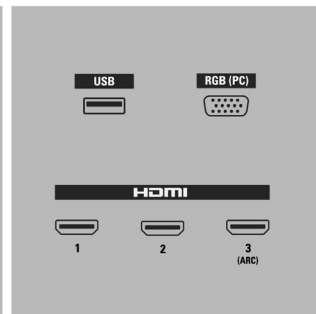

side connectors

Issue date 2014-10-28

Version: 2.2.1

12 NC: 8670 001 13967
UPC: 6 09585 24260 9

© 2014 Koninklijke Philips N.V.
All Rights reserved.

Specifications are subject to change without notice.
Trademarks are the property of Koninklijke Philips N.V.
or their respective owners.

www.philips.com