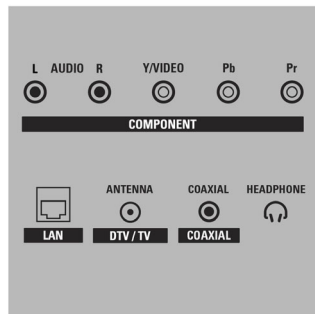

Tuner/Reception/Transmission

- Aerial Input: 75 ohm F-type
- TV system: ATSC, NTSC
- Video Playback: NTSC
- Tuner bands: UHF, VHF

Connectivity

- AV 1: CVBS in, Shared audio L/R in
- AV 2: YPbPr, Shared audio L/R in
- Audio Output - Digital: Coaxial (cinch)
- Other connections: Ethernet, Headphone out, PC-In VGA, Wi-Fi(built-in)
- USB: USB
- HDMI 1: HDMI, Shared audio L/R in
- HDMI 2: HDMI, Shared audio L/R in
- HDMI 3: HDMI, Shared audio L/R in
- EasyLink (HDMI-CEC): One touch play, Power status, System info (menu language), Remote control pass-through, System audio control, System standby

Power

- Ambient temperature: 5°C to 40°C (41°F to 104°F)
- Mains power: 120V/60Hz
- Power consumption: 188 W
- Standby power consumption: < 0.5W

Dimensions

- Set dimensions in inch (W x H x D): 51.9 x 30.9 x 4.1 inch
- Product weight (lb): 52.9
- Set dimensions with stand in inch (W x H x D):

- 51.9 x 33.5 x 11.1 inch
- Product weight (+stand) (lb): 62.8 lb
- Box dimensions in inch (W x H x D): 57.5 x 34.1 x 9.5 inch
- Weight incl. Packaging (lb): 77.8
- VESA wall mount compatible: 400 x 400 mm

Accessories

- Included accessories: Table top stand, Quick start guide, User Manual, Remote Control, Batteries for remote control

Network Services

- NetTV Apps: CloudTV, Netflix, Pandora, Portico, Vudu, YouTube
- Network Features: DLNA Multimedia Browser, WirelessConnect

rear connectors