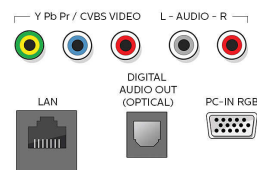

Side

Issue date 2023-12-11

Version: 4.1.2

UPC: 6 09585 25001 7

© 2023 Koninklijke Philips N.V.
All Rights reserved.

Specifications are subject to change without notice.
Trademarks are the property of Koninklijke Philips N.V.
or their respective owners.

www.philips.com

- Set width (with stand) (inch): 38.5 inch
- Set depth (with stand) (inch): 8.4 inch
- Set height (with stand) (inch): 24.4 inch
- Product weight (+stand) (lb): 19.25 lb
- Weight incl. Packaging (lb): 24.70

Accessories

- Included accessories: Table top stand, Quick start guide, User Manual, Remote Control, Batteries for remote control, Screws
- Power cord: 59.05 inch

Network Services

- Network Features: Google Cast