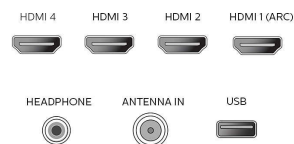

- Ease of Installation: Autostore
- Multimedia: auto slideshow, USB media browser

Multimedia Applications

- Multimedia connections: USB memory class device
- Playback Formats: MP3, JPEG Still pictures, MPEG1, MPEG2, H.264/MPEG-4 AVC, MPEG 4 SP/ASP, H.265/HEVC, AAC, WAVE

Tuner/Reception/Transmission

- Aerial Input: 75 ohm F-type
- TV system: ATSC, NTSC
- Video Playback: NTSC
- Tuner bands: UHF, VHF

Connectivity

- Other connections: Ethernet, Headphone out, PC-In
- VGA, Wireless LAN 802.11ac MIMO
- EasyLink (HDMI-CEC): One touch play, Power status, System info (menu language), Remote control pass-through, System audio control, System standby
- Audio Output - Digital: Optical (TOSLINK)
- AV 1: Shared audio L/R in, CVBS/YPbPr
- USB: USB
- HDMI 1: Shared audio L/R in, HDMI (Audio Return Channel)
- HDMI 2: HDMI, Shared audio L/R in
- HDMI 3: HDMI, Shared audio L/R in
- HDMI 4: HDMI, Shared audio L/R in

Power

- Mains power: 120V/60Hz
- Power consumption: 100 W
- Standby power consumption: < 0.5W
- Ambient temperature: 5°C to 40°C (41°F to 104°F)

Dimensions

- Product weight (lb): 18.81 lb
- Box height (inch): 30.5 inch
- Box width (inch): 44.5 inch
- Box depth (inch): 5.6 inch
- Wall mount compatible: 400 x 200 mm
- Set Width (inch): 38.5 inch
- Set Height (inch): 23.3 inch
- Set Depth (inch): 3.7 inch

Connections

Bottom Rear