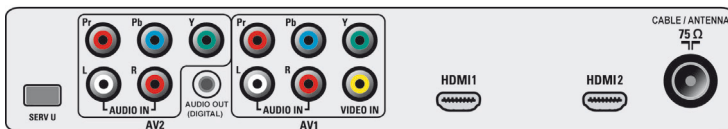

Multimedia Applications

- Digital Content Management: Digital Media Reader
- Multimedia connections: USB memory class device
- Playback Formats: MP3, Slideshow files (.alb), JPEG Still pictures

Tuner/Reception/Transmission

- Aerial Input: 75 ohm F-type
- TV system: ATSC, NTSC
- Video Playback: NTSC
- Cable: Unscrambled Digital Cable QAM
- Tuner bands: Hyperband, S-Channel, UHF, VHF

Connectivity

- AV 1: Audio L/R in, CVBS in, YPbPr
- AV 2: Audio L/R in, YPbPr
- AV 3: HDMI
- Front / Side connections: Audio L/R in, CVBS in, Headphone Out, S-video in, USB
- Audio Output - Digital: Coaxial (cinch)
- Other connections: HDMI

Power

- Ambient temperature: 5 °C to 40 °C
- Mains power: AC 110 - 240 V, 50/60 Hz
- Power consumption: 200 (245 MAX) W
- Standby power consumption: < 1 W

Dimensions

- Set dimensions in inch (W x H x D):
  36.7 x 4.7 x 24.6 inch
- Set dimensions with stand in inch (W x H x D):
  36.7 x 10.4 x 27.1 inch
- Weight incl. Packaging (lb): 74.3
- Product weight (lb): 65.3 (with stand), 49.5 (without stand)
- Box dimensions in inch (W x H x D):
  38.9 x 12.9 x 28.3 inch

Accessories

- Included accessories: Tabletop swivel stand, Power cord, Quick start guide, User Manual, Registration card, Remote Control

Issue date 2013-06-22

Version: 3.0.10

12 NC: 8670 000 26101
UPC: 6 09585 12335 9

© 2013 Koninklijke Philips N.V.
All Rights reserved.

Specifications are subject to change without notice.
Trademarks are the property of Koninklijke Philips N.V.
or their respective owners.

www.philips.com