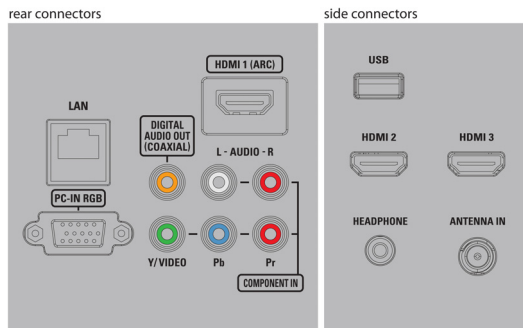

Tuner/Reception/Transmission

- Aerial Input: 75 ohm F-type
- TV system: ATSC, NTSC
- Video Playback: NTSC
- Tuner bands: UHF, VHF

Connectivity

- AV 1: Shared audio L/R in, CVBS/YPbPr
- Audio Output - Digital: Coaxial (cinch)
- Other connections: Ethernet, Headphone out, PC-In VGA, Wi-Fi(built-in)
- USB: USB
- HDMI 1: HDMI, Shared audio L/R in
- HDMI 2: HDMI, Shared audio L/R in
- HDMI 3: HDMI, Shared audio L/R in
- EasyLink (HDMI-CEC): One touch play, Power status, System info (menu language), Remote control pass-through, System audio control, System standby

Power

- Ambient temperature: 5°C to 40°C (41°F to 104°F)
- Mains power: 120V/60Hz
- Power consumption: 145 W
- Standby power consumption: < 0.5 W

Dimensions

- Set dimensions in inch (W x H x D): 44.7 x 26.6 x 4.5 inch
- Product weight (lb): 26.90 lb
- Set dimensions with stand in inch (W x H x D): 44.7 x 28.7 x 10.5 inch
- Product weight (+stand) (lb): 30.65 lb

- Box dimensions in inch (W x H x D): 51.9 x 31.0 x 8.2 inch
- Weight incl. Packaging (lb): 40.79 lb
- VESA wall mount compatible: 300 x 300 mm

Accessories

- Included accessories: Table top stand, Quick start guide, User Manual, Remote Control, Batteries for remote control

Network Services

- NetTV Apps: CloudTV, Netflix, Pandora, Portico, Vudu, YouTube
- Network Features: DLNA Multimedia Browser, WirelessConnect

Issue date 2015-09-17

Version: 2.2.1

12 NC: 8670 001 14791
UPC: 6 09585 24337 8

© 2015 Koninklijke Philips N.V.
All Rights reserved.

Specifications are subject to change without notice.
Trademarks are the property of Koninklijke Philips N.V.
or their respective owners.

www.philips.com