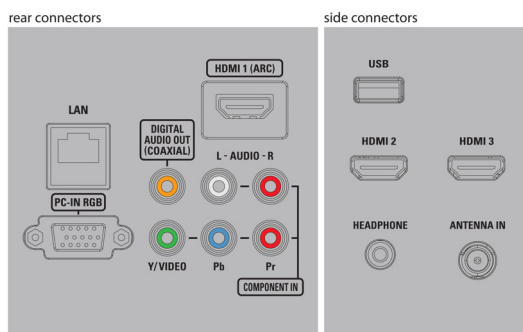

Network Services

- NetTV Apps: Netflix, Vudu, YouTube, Pandora, CloudTV, Portico
- Network Features: DLNA Multimedia Browser, WirelessConnect

Tuner/Reception/Transmission

- Aerial Input: 75 ohm F-type
- TV system: ATSC, NTSC
- Video Playback: NTSC
- Tuner bands: UHF, VHF

Connectivity

- AV 1: CVBS in, Shared audio L/R in
- AV 2: YPbPr, Shared audio L/R in
- HDMI 1: HDMI, Shared audio L/R in
- HDMI 2: HDMI, Shared audio L/R in
- HDMI 3: HDMI, Shared audio L/R in
- EasyLink (HDMI-CEC): One touch play, Power status, System info (menu language), System audio control, System standby, Remote control pass-through
- Audio Output - Digital: Coaxial (cinch)
- Other connections: Ethernet, PC-In VGA, Wi-Fi(built-in), Headphone out
- USB: USB

Power

- Mains power: 120V/60Hz
- Power consumption: 45 W
- Standby power consumption: < 0.5 W
- Ambient temperature: 5°C to 40°C (41°F to 104°F)

Dimensions

- Set dimensions in inch (W x H x D): 27.03 x 16.77 x 2.57 inch
- Set dimensions with stand in inch (W x H x D): 27.03 x 18.35 x 7.34 inch
- Product weight (lb): 10.58
- Product weight (+stand) (lb): 12.13 lb
- Box dimensions in inch (W x H x D): 31.02 x 19.29 x 4.69 inch
- Weight incl. Packaging (lb): 14.77
- VESA wall mount compatible: 100 x 100 mm

Accessories

- Included accessories: Table top stand, Quick start guide, User Manual, Registration card, Remote Control, Batteries for remote control

Issue date 2013-10-25

Version: 5.2.1

12 NC: 8670 000 98255
UPC: 6 09585 23097 2

© 2013 Koninklijke Philips N.V.
All Rights reserved.

Specifications are subject to change without notice.
Trademarks are the property of Koninklijke Philips N.V.
or their respective owners.

www.philips.com