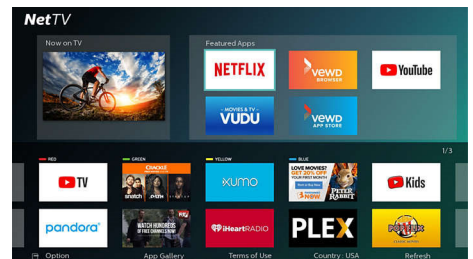

Net TV

Philips NetTV is built for streaming. With a simple push of a button, gain instant access to popular streaming applications such as Netflix, Vudu, YouTube, all within a clutter-free, easy to use interface. Visit the App Store to download additional content from our extensive entertainment library, with entertainment options to suit everyone. Surf the web on your big screen TV, all without the need of connecting a computer. Enjoy smooth streaming of up-to 4K content with the powerful, built-in Wireless 802.11ac MIMO Dual-Band chipset.