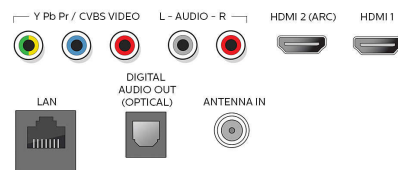

- Other connections: Ethernet, Headphone out, Wireless LAN 802.11ac MIMO
- EasyLink (HDMI-CEC): One touch play, Power status, System info (menu language), Remote control pass-through, System audio control, System standby
- Audio Output - Digital: Optical (TOSLINK)
- AV 1: Shared audio L/R in, CVBS/YPbPr
- USB: USB
- HDMI 1: Shared audio L/R in, HDMI
- HDMI 2: Shared audio L/R in, HDMI (Audio Return Channel)
- HDMI 3: HDMI, Shared audio L/R in

Power

- Mains power: 120V/60Hz
- Power consumption: 135 W
- Standby power consumption: < 0.5W
- Ambient temperature: 5°C to 40°C (41°F to 104°F)

Dimensions

- Product weight (lb): 24.0 lb
- Box height (inch): 32.0 inch
- Box width (inch): 55.7 inch
- Box depth (inch): 6.4 inch
- Wall mount compatible: 300 x 300 mm
- Set Width (inch): 48.7 inch
- Set Height (inch): 28.2 inch
- Set Depth (inch): 3.7 inch
- Set width (with stand) (inch): 48.7 inch

- Set depth (with stand) (inch): 8.9 inch
- Set height (with stand) (inch): 30.1 inch
- Product weight (+stand) (lb): 24.5 lb
- Weight incl. Packaging (lb): 33.7 lb

Accessories

- Included accessories: Table top stand, Quick start guide, User Manual, Remote Control, Batteries for remote control, Screws
- Power cord: 59.05 inch

Network Services

- NetTV Apps: Netflix, Vudu, Vewd browser, YouTube, Pandora, Vewd app store, Youtube TV, Showtime Streaming
- Network Features: Home Network, Wireless Screencasting

Connections

Side

Rear

Issue date 2023-12-11

Version: 2.1.1

UPC: 6 09585 25199 1

© 2023 Koninklijke Philips N.V.
All Rights reserved.

Specifications are subject to change without notice.
Trademarks are the property of Koninklijke Philips N.V.
or their respective owners.

www.philips.com