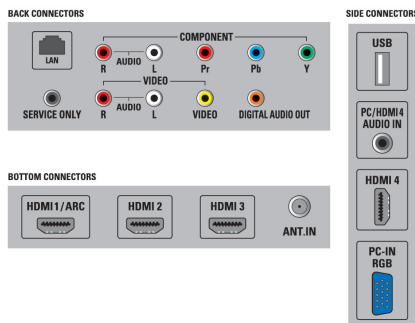

Multimedia Applications

- Multimedia connections: USB memory class device, Wireless802.11 b.g.n. built-in
- Playback Formats: MP3, JPEG Still pictures, MPEG1, MPEG2, AVI, WMV9/VC1, H.264, MPEG 4 SP/ASP

Tuner/Reception/Transmission

- Aerial Input: 75 ohm F-type
- TV system: ATSC, NTSC
- Video Playback: NTSC
- Tuner bands: UHF, VHF

Connectivity

- AV 1: Audio L/R in, YPbPr in
- AV 2: Audio L/R in, CVBS in
- HDMI 1: HDMI
- HDMI 2: HDMI
- HDMI 3: HDMI
- HDMI 4: HDMI, Audio in
- Audio Output - Digital: Coaxial (cinch)
- Other connections: Ethernet, PC Audio in, PC-In VGA, Service connector
- USB: USB
- EasyLink (HDMI-CEC): One touch play, Power status, System info (menu language), Remote control pass-through, System audio control, System standby

Power

- Mains power: 120V/60Hz
- Power consumption: 297 W
- Standby power consumption: < 0.15 W
- Ambient temperature: 5°C to 35°C (41°F to 95°F)

Dimensions

- Set dimensions in inch (W x H x D): 51.65 x 31.37 x 4.33 inch
- Set dimensions with stand in inch (W x H x D):

- 51.65 x 32.78 x 11.33 inch
- Product weight (lb): 57.98 lb
- Product weight (+stand) (lb): 66.58 lb
- Box dimensions in inch (W x H x D): 62.8 x 34.25 x 8.78 inch
- Weight incl. Packaging (lb): 82.01 lb
- VESA wall mount compatible: 400 x 400 mm

Accessories

- Included accessories: Table top stand, Power cord, Quick start guide, User Manual, Registration card, Remote Control, Batteries for remote control, Cable ties

Issue date 2014-03-14

Version: 4.3.2

12 NC: 8670 000 70406
UPC: 6 09585 20169 9

© 2014 Koninklijke Philips N.V.
All Rights reserved.

Specifications are subject to change without notice.
Trademarks are the property of Koninklijke Philips N.V.
or their respective owners.

www.philips.com

* In order to enjoy Internet services and content on your television, broadband internet service is required. Internet services and content, picture quality and picture size may vary depending on your broadband speed. For best results, your broadband speed should be at least 2.5 Mbps for SD content.
* Internet content displayed on your television is made available by Third Party Providers who reserve the right to change and/or terminate such content at any time with or without notice. Additional fees and/or PC registration may be required in order to receive Premium content.