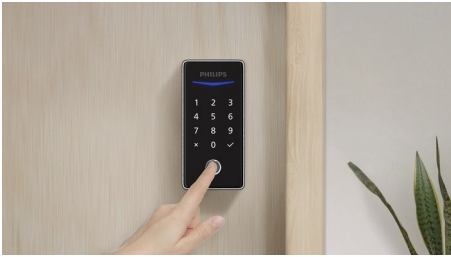

Philips 1000 series
Electronic deadbolt

Fingerprint unlock

Keyless
One-time PIN code
Easy assembling

DDL210SP5KM0

Fingerprint access

Instant and accurate authentication

Your fingerprint is your key! This lock can record up to 50 fingerprints and 20 PIN codes. You can also share one-time PIN codes easily with your family members and friends, no Bluetooth or Wi-Fi required.

Dedicated design for perfection

- Modernize your door
- With just a screwdriver

PHILIPS

Electronic deadbolt
Fingerprint unlock Keyless, One-time PIN code, Easy assembling

DDL210SP5KM0/00

Highlights

Keyless entry

This lock stores up to 20 PIN codes and 50 fingerprints. Unlocking your door with a PIN code or fingerprint is much easier and faster than using a key. With the auto lock setting, you do not have to worry about forgetting to lock the door.

Simple sharing

Works with Philips Home Access app to remotely generate a one-time PIN without a Wi-Fi bridge or Bluetooth connection. You can easily share unlimited one-time PIN codes for your home with friends, family members, or anyone you want.