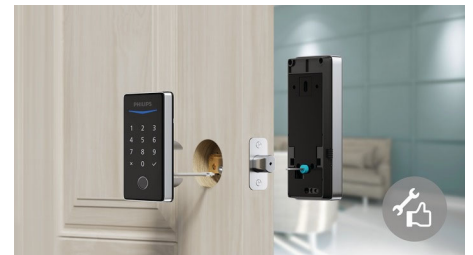

Philips 1000 series
Electronic deadbolt

Fingerprint unlock

Keyless
One-time PIN code
Easy assembling

DDL210SP5KM0

Fingerprint access

Instant and accurate authentication

Your fingerprint is your key! This lock can record up to 50 fingerprints and 20 PIN codes. You can also share one-time PIN codes easily with your family members and friends, no Bluetooth or Wi-Fi required.

Biometric Identification

When you come home, you no longer need to look for the key on the door, just a gentle touch of your fingerprint is enough to unlock the door. Biometric fingerprint identification technology improves the accuracy of fingerprint recognition. Counterfeit fingerprints are rejected, which enhances security.

Modern design

Modern design fits your door. High quality touch screen keypad, available in multiple finishes. This digital door lock improves doors of any style.

Easy installation

The door lock installs in minutes with just a screwdriver and is suitable for most standard door preps.