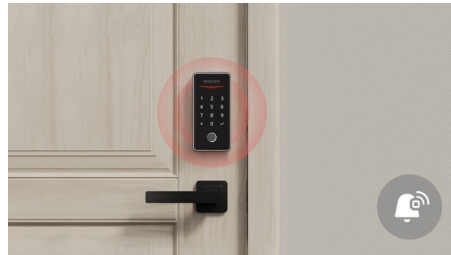

Voice guide

Voice guidance guides you through configuration of the lock without the need for an instruction manual. English, French, and Spanish voice guides are available.

Multiple alert function

This electronic door lock is equipped with a lockout alarm, a low battery alert, away mode for vacations, privacy mode and other security features to ensure the safety of your home at all times. Safer and more secure, Philips electronic deadbolt brings a new smart experience.