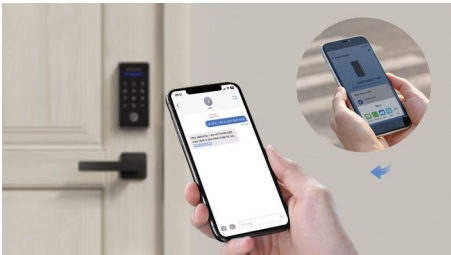

Philips 1000 series
Electronic deadbolt

Fingerprint unlock

Keyless
One-time PIN code
Easy assembling

DDL210SP5KM0

Fingerprint access

Instant and accurate authentication

Your fingerprint is your key! This lock can record up to 50 fingerprints and 20 PIN codes. You can also share one-time PIN codes easily with your family members and friends, no Bluetooth or Wi-Fi required.

Dedicated design for perfection

- Modernize your door
- With just a screwdriver

PHILIPS

Electronic deadbolt
Fingerprint unlock Keyless, One-time PIN code, Easy assembling

DDL210SP5KM0/00

Highlights

Keyless entry

This lock stores up to 20 PIN codes and 50 fingerprints. Unlocking your door with a PIN code or fingerprint is much easier and faster than using a key. With the auto lock setting, you do not have to worry about forgetting to lock the door.

Simple sharing

Works with Philips Home Access app to remotely generate a one-time PIN without a Wi-Fi bridge or Bluetooth connection. You can easily share unlimited one-time PIN codes for your home with friends, family members, or anyone you want.