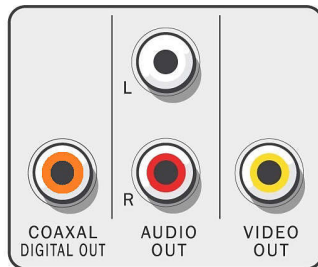

Dolby Audio

Dolby Audio for the ultimate movie experience

Issue date 2023-12-11

Version: 7.3.1

UPC: 6 09585 25024 6

© 2023 Koninklijke Philips N.V.
All Rights reserved.

Specifications are subject to change without notice.
Trademarks are the property of Koninklijke Philips N.V.
or their respective owners.

www.philips.com