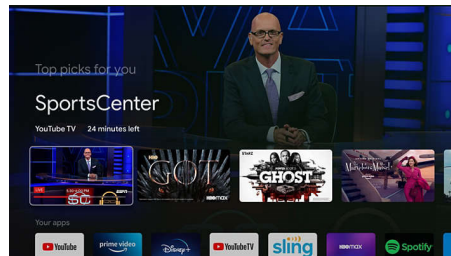

Search, discover and control

Use your voice to find movies, control your TV, and control smart home devices. Press the Google Assistant button on your remote.

Popular apps

Google Play is your entertainment unbound. Download all your favorite apps, movies, TV shows, and games all in one place.

Perfect picture

Experience extraordinary picture quality with UHD resolution and 120 PMR, combined with HDR for unbelievably colors.

Personalized recommendations

Easily discover new things to watch across your favorite apps with recommendations based on your interests.

Cast to your TV

With Chromecast built-in, easily cast movies, shows, photos, and more from your mobile device to your TV.

Borderless attractive design

With an elegant open stand and 3-sided bezel-less display, enhance the look of any room with this sleek TV.