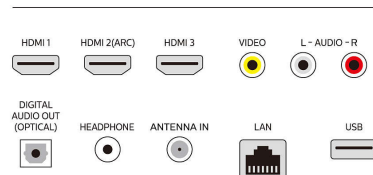

- Tuner bands: UHF, VHF
- Aerial input: 75 ohm F-type

Connectivity

- Number of HDMI connections: 3
- Wireless connection: Wireless LAN (802.11ac MIMO)
- Other connections: Ethernet, Headphone out, CVBS+Audio L/R in, Digital audio out (optical)
- HDMI features: 4K, Audio Return Channel (HDMI 2)
- EasyLink (HDMI-CEC): One touch play, Power status, System info (menu language), Remote control pass-through, System audio control, System standby
- HDCP2.3: Yes on all HDMI
- Bluetooth version: 5.0
- USB 2.0 inputs: 1

Accessories

- Included: Quick start guide, Remote control, Batteries for remote control, Tabletop stand, Screws

Smart TV Specifications

- OS: Android 11

Connections

Rear

Issue date 2023-12-15

© 2023 Koninklijke Philips N.V.
All Rights reserved.