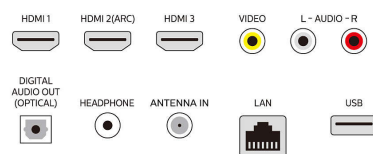

Tuner/Reception/Transmission

- Aerial Input: 75 ohm F-type
- TV system: ATSC, NTSC
- Video Playback: NTSC
- Tuner bands: UHF, VHF

Connectivity

- Other connections: Ethernet, Headphone out, Wireless LAN 802.11ac MIMO
- EasyLink (HDMI-CEC): One touch play, Power status, System info (menu language), Remote control pass-through, System audio control, System standby
- Bluetooth version: 4.2
- Audio Output - Digital: Optical (TOSLINK)
- AV 1: CVBS in, Audio L/R in
- USB: USB
- HDMI 1: HDMI
- HDMI 3: HDMI
- HDMI 2(ARC): HDMI

Power

- Mains power: 120V/60Hz
- Power consumption: 95 W
- Standby power consumption: $\leq 0.5W$
- Ambient temperature: 5°C to 40°C (41°F to 104°F)

Dimensions

- Product weight (lb): 16.98 lb
- Box height (inch): 25.8 inch
- Box width (inch): 42.2 inch
- Box depth (inch): 6.0 inch
- Wall mount compatible: 200 x 200 mm
- Set Width (inch): 38.2 inch
- Set Height (inch): 22.1 inch
- Set Depth (inch): 3.6 inch
- Set width (with stand) (inch): 38.2 inch
- Set depth (with stand) (inch): 8.3 inch
- Set height (with stand) (inch): 23.9 inch
- Product weight (+stand) (lb): 17.20 lb
- Weight incl. Packaging (lb): 22.93 lb
- Stand width (inch): 30.6 inch

Accessories

- Included accessories: Quick start guide, Caution sheet, Safety warranty sheet, Remote Control, Batteries for remote control, Table top stand,

Screws

- Power cord: 59 inch

Android TV Services

- OS: Android Oreo

Connections

Rear

Issue date 2023-12-11

Version: 8.1.2

UPC: 6 09585 25215 8

© 2023 Koninklijke Philips N.V.
All Rights reserved.

Specifications are subject to change without notice.
Trademarks are the property of Koninklijke Philips N.V.
or their respective owners.

www.philips.com

* Google, Google Play, Android, YouTube, and related marks and logos are trademarks of Google LLC.
* USB recording for digital channels only, recordings may be limited by broadcast copy protection. Country and channel restrictions may apply.
* USB multimedia playback requires third-party app installation. Please visit the Google Play Store for more details, including app availability for your country.