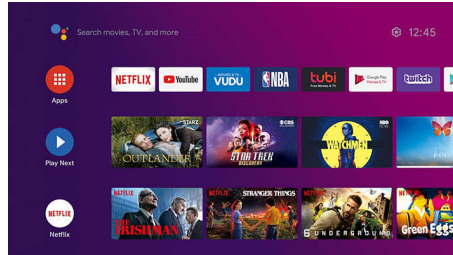

Android TV

Android TV brings great content to you, so you can spend less time browsing and more time watching. Just pick from the personalized recommendations on Google Play, YouTube, and other apps that appear automatically in your home screen.