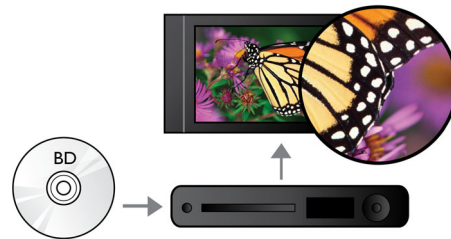

Blu-ray Disc playback

Blu-ray Discs have the capacity to carry high definition data, along with pictures in the 1920 x 1080 resolution that defines full high definition images. Scenes come to life as details leap at you, movements smoothen and images turn crystal clear. Blu-ray also delivers uncompressed surround sound - so your audio experience becomes unbelievably real. The high storage capacity of Blu-ray Discs also allow a host of interactive possibilities to be built in. Seamless

navigation during playback and other exciting features like pop-up menus bring a whole new dimension to home entertainment.

Netflix

Instantly watch TV episodes and movies as often as you want on your Philips TV. All you need is an internet connection (either Wi-Fi or Ethernet) and a Netflix membership package that includes streaming, and you are ready to go.

Online Premium Video on Demand

Enjoy Premium movies wirelessly to your TV from Vudu and Netflix. From the greatest romantic classics to fast action movies, it's all there at a push of a button from the comfort of your sofa. Free yourselves from fixed program timeslots, and watch what you like, when you like.