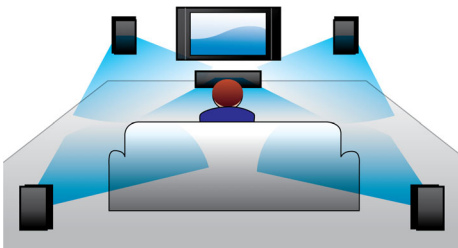

PHILIPS

Highlights

300W RMS power

300W RMS power delivers great sound for movies and music

Dolby Digital

Because Dolby Digital, the world's leading digital multi-channel audio standards, make use of the way the human ear naturally processes sound, you experience superb quality surround sound audio with realistic spatial cues.

HDMI for HD movies

HDMI is a direct digital connection that can carry digital HD video as well as digital multichannel audio. By eliminating the conversion to analog signals it delivers perfect picture and sound quality, completely free from noise. Movies in standard definition can now be enjoyed in true high definition resolution - ensuring more details and more true-to-life pictures.