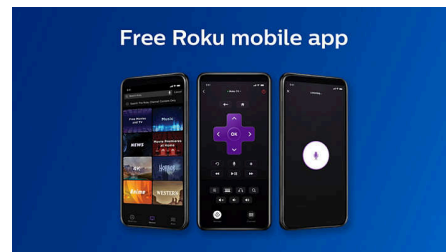

## The Roku Channel

Stream hit movies, TV shows, 150+ live channels, family entertainment and more for free.

## Free Roku mobile app

Use the Roku mobile app as an extra remote. Enjoy private listening, search with your voice or keyboard, and save shows for later.