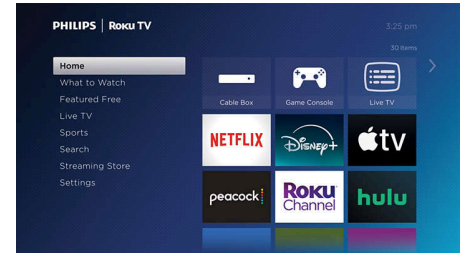

Simple home screen US

Quickly access your cable box, satellite, HDTV antenna, and favorite streaming channels—all from your home screen.