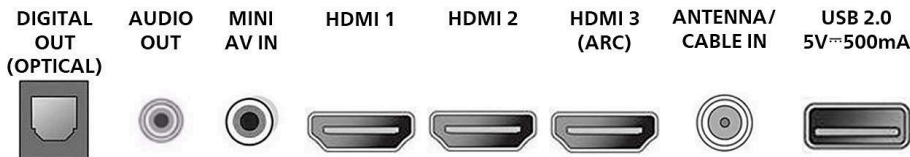

Tuner/Reception/Transmission

Aerial Input: 75 ohm F-type
TV system: ATSC, NTSC
Video Playback: NTSC
Tuner bands: UHF, VHF

Connectivity

Number of HDMI connections: 3
Wireless connection: 802.11n
Other connections: Headphone out, CVBS+Audio L/R in, Digital audio out (optical)
HDMI features: Audio Return Channel (HDMI 2)
EasyLink (HDMI-CEC): One touch play, Power status, System info (menu language), System audio control, System standby
Number of USB 2.0: 1

Power

Power consumption: 75 W
Standby power consumption: < 0.5W
Ambient temperature: 5°C to 40°C (41°F to 104°F)
Main power: 120V/60Hz

Dimensions

Product weight (lb): 13.67 lb
Box height (inch): 25.7 inch
Box width (inch): 45.4 inch
Box depth (inch): 6.1 inch
Wall mount compatible: 300 x 300 mm
Set Width (inch): 38.1 inch
Set Height (inch): 22.3 inch
Set Depth (inch): 3.7 inch
Set width (with stand) (inch): 38.1 inch
Set depth (with stand) (inch): 8.5 inch
Set height (with stand) (inch): 24.1 inch
Product weight (+stand) (lb): 13.89 lb
Weight incl. Packaging (lb): 21.16
Stand width (inch): 34.8 inch

Accessories

Included: Batteries for remote control, Quick start guide, Remote control, Screws, Tabletop Stand, AV cable adaptor

Network Services

TV Operating System: Roku OS

* Roku, Roku TV, the Roku logo, and the purple d-pad design are trademarks of Roku, Inc. All other trademarks and logos herein are the property of their respective owners.

* Google and Google Home are trademarks of Google LLC. Third party features and services may be subject to change or removal without notice.

* Apple, Apple Home, AirPlay, HomeKit and Siri are trademarks of Apple Inc., registered in the U.S. and other countries and regions. This Philips Roku TV is compatible with AirPlay 2 and HomeKit, and requires iOS 12.3 or later or macOS 10.14.5 or later.

* Content resolution is based on TV compatibility and may vary by channel. Channels are subject to change, vary by region, and may require payment. Roku search does not work with all channels.

* Payment required for some channels and content. Channels can change and vary by region.