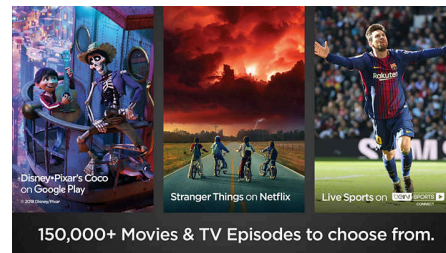

#1 smart TV platform in the US

Get more from your TV. Choose from a large selection of entertainment across popular streaming services.