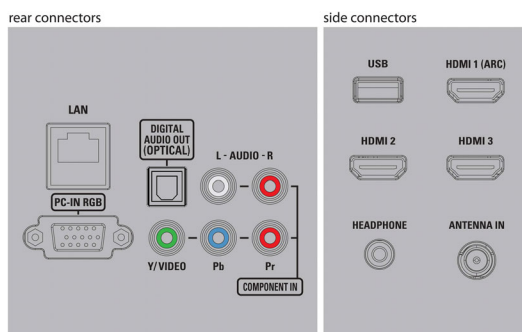

Multimedia Applications

- Multimedia connections: USB memory class device
- Playback Formats: MP3, JPEG Still pictures, MPEG1, MPEG2, H.264/MPEG-4 AVC, MPEG 4 SP/ASP, H.265/HEVC

Tuner/Reception/Transmission

- Aerial Input: 75 ohm F-type
- TV system: ATSC, NTSC
- Video Playback: NTSC
- Tuner bands: UHF, VHF

Connectivity

- Other connections: Ethernet, Headphone out, PC-In VGA, Wi-Fi(built-in)
- EasyLink (HDMI-CEC): One touch play, Power status, System info (menu language), Remote control pass-through, System audio control, System standby
- Audio Output - Digital: Optical (TOSLINK)
- AV 1: Shared audio L/R in, CVBS/YPbPr
- USB: USB
- HDMI 1: HDMI, Shared audio L/R in
- HDMI 2: HDMI, Shared audio L/R in
- HDMI 3: HDMI, Shared audio L/R in

Power

- Mains power: 120V/60Hz
- Power consumption: 140 W
- Standby power consumption: 0.5 W
- Ambient temperature: 5°C to 40°C (41°F to 104°F)

Dimensions

- Product weight (lb): 33.52 lb
- Box height (inch): 30.1 inch
- Box width (inch): 51.9 inch
- Box depth (inch): 8.0 inch
- Wall mount compatible: 400 x 200 mm
- Set Width (inch): 43.3 inch
- Set Height (inch): 25.9 inch
- Set Depth (inch): 2.3 inch
- Set width (with stand) (inch): 44.7 inch
- Set depth (with stand) (inch): 8.7 inch
- Set height (with stand) (inch): 27.5 inch
- Product weight (+stand) (lb): 34.84 lb
- Weight incl. Packaging (lb): 44.32

Issue date 2023-12-11

Version: 3.1.1

UPC: 6 09585 24891 5

© 2023 Koninklijke Philips N.V.
All Rights reserved.

Specifications are subject to change without notice.
Trademarks are the property of Koninklijke Philips N.V.
or their respective owners.

www.philips.com