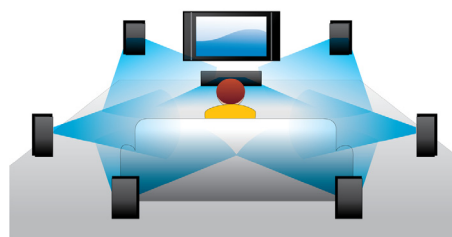

Dolby TrueHD

Dolby TrueHD deliver the finest sound from your Blu-ray Discs. Audio reproduced is virtually indistinguishable from the studio master, so you hear what the creators intended for you to hear. Dolby TrueHD complete your high definition entertainment experience.