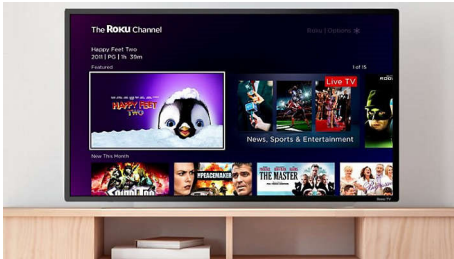

Entertainment for everyone

Access your cable box, use an HDTV antenna, or start streaming with 500,000+ movies and TV episodes available across thousands of free or paid channels. From enjoying cable or satellite, to streaming movies and TV, plus live news, sports and more—it's easy to watch what you love with this Philips Roku TV. Endless entertainment starts here. Enjoy thousands of streaming channels for everything from movies, to kids entertainment, to sports and more. Plus, Roku TV makes it easy to cut the cord with low-

cost, live-streaming cable alternatives like Sling TV and YouTube TV. Simply plug in your cable