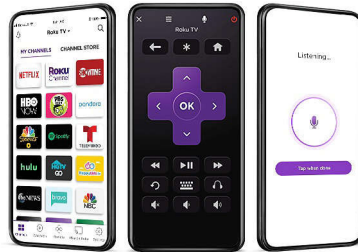

Watch. Stream. Play. Listen. Laugh. Repeat. With this Philips Roku TV, it's never been easier to watch, discover and enjoy the entertainment you love. Start streaming your favorite shows. Access your cable box or HDTV antenna. Even fire up your gaming console—all from your home screen. Search by title, actor or director to see where to stream your favorite shows for free or at the lowest price. Plus, you'll see where it's playing live with an HDTV antenna.

Entertainment for everyone

Access your cable box, use an HDTV antenna, or start streaming with 500,000+ movies and TV episodes available across thousands of free or paid channels. From enjoying cable or satellite, to streaming movies and TV, plus live news, sports and more—it's easy to watch what you love with this Philips Roku TV. Endless entertainment starts here. Enjoy thousands of streaming channels for everything from movies, to kids entertainment, to sports and more. Plus, Roku TV makes it easy to cut the cord with low-

cost, live-streaming cable alternatives like Sling TV and YouTube TV. Simply plug in your cable

Fast and easy search

From the latest movies and TV shows to your favorite cult classics, it's easy to find the perfect thing to watch with Roku Search. Simply search by title, actor or director using your Roku remote, Roku mobile app for iOS® and Android™, or voice search. With Roku Search, it's easy to search across top channels to find where movies and shows are available for free, or see unbiased results ranked by price across top channels.

Free Roku mobile app

Turn your iOS® or Android™ device into the ultimate streaming companion. Whether you need a second remote or want more features and functionality, the Roku mobile app makes it fun and easy to control your Roku TV. Search with your keyboard, use voice search, enjoy private listening with up to three friends, cast to your TV, and more.