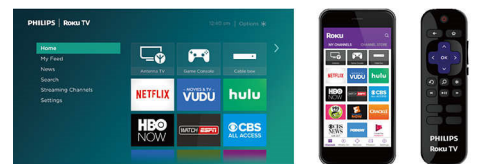

Roku TV

Get to all the things you want to watch, easier with Philips Roku TV. Stream from 500,000 movies and TV episodes you can rent, buy, subscribe to or watch for free. Roku brings simple, intuitive interface for easy navigation. Switching from streaming, to cable, to other devices is as easy as changing a channel. Enjoy convenience of discovering new shows by cross-channel search or voice search via free mobile app for iOS and Android.

16 Watts stereo speakers

16 Watts of clear balanced surround sound

720p HD Resolution

720p High Definition Resolution for ultra-sharp images