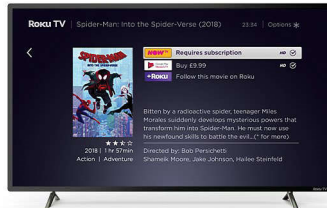

Fast and easy search

From the latest movies and TV shows to your favorite cult classics, it's easy to find the perfect thing to watch with Roku Search. Simply search by title, actor or director using your Roku remote, Roku mobile app for iOS® and Android™, or voice search. With Roku Search, it's easy to search across top channels to find where movies and shows are available for free, or see unbiased results ranked by price across top channels.