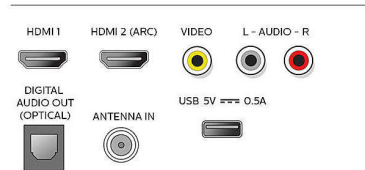

Tuner/Reception/Transmission

- Aerial Input: 75 ohm F-type

- TV system: ATSC, NTSC
- Video Playback: NTSC, ATSC
- Tuner bands: UHF, VHF

Connectivity

- Number of HDMI connections: 2
- Wireless connection: 802.11n
- Other connections: Digital audio out (optical), CVBS+Audio L/R in
- HDMI features: Audio Return Channel (HDMI 2)
- EasyLink (HDMI-CEC): One touch play, Power status, System info (menu language), System audio control, System standby
- Number of USB 2.0: 1

Accessories

- Included: Quick start guide, Remote control, Batteries for remote control, Tabletop Stand, Screws

Network Services

- TV Operating System: Roku OS

Connections

Rear

Issue date 2023-12-15

Version: 4.2.2