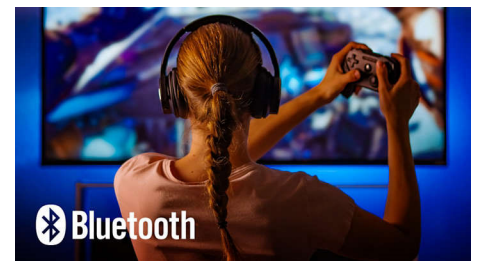

Connect with Bluetooth

Wirelessly connect your headphones, game controller, remote, sound bar and more with Bluetooth built in.