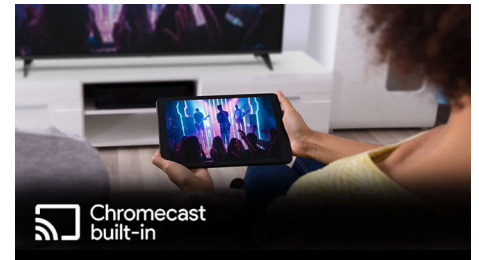

Perfect picture

Experience extraordinary picture quality with UHD resolution and 120 PMR, combined with HDR for unbelievably colors.

Personalized recommendations

Easily discover new things to watch across your favorite apps with recommendations based on your interests.

Cast to your TV

With Chromecast built-in, easily cast movies, shows, photos, and more from your mobile device to your TV.

Borderless attractive design

With an elegant open stand and 3-sided bezel-less display, enhance the look of any room with this sleek TV.