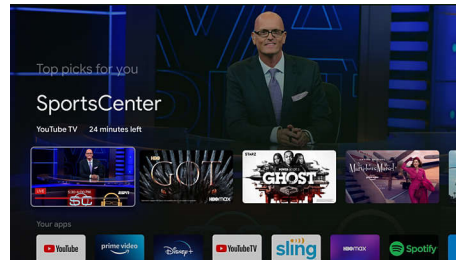

- Borderless attractive design
- Ultra HD HDR10 — See more of that the director intended

PHILIPS

 **Google TV**

Highlights

Entertainment you love

Google TV brings together movies, shows, live TV and more from across apps and subscriptions and organizes them for you.

Search, discover and control

Use your voice to find movies, control your TV, and control smart home devices. Press the Google Assistant button on your remote.

Popular apps

Google Play is your entertainment unbound. Download all your favorite apps, movies, TV shows, and games all in one place.

Perfect picture

Experience extraordinary picture quality with UHD resolution and 120 PMR, combined with HDR for unbelievably colors.

Personalized recommendations

Easily discover new things to watch across your favorite apps with recommendations based on your interests.

Cast to your TV

With Chromecast built-in, easily cast movies, shows, photos, and more from your mobile device to your TV.

Borderless attractive design

With an elegant open stand and 3-sided bezel-less display, enhance the look of any room with this sleek TV.