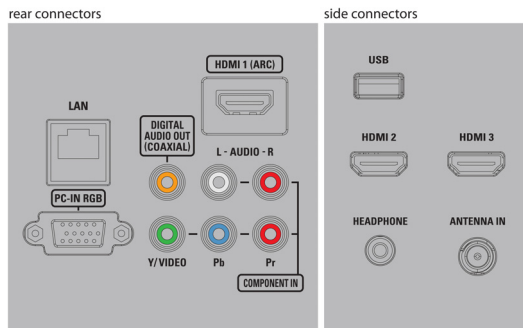

Tuner/Reception/Transmission

- Aerial Input: 75 ohm F-type
- TV system: ATSC, NTSC
- Video Playback: NTSC
- Tuner bands: UHF, VHF

Connectivity

- AV 1: Shared audio L/R in, CVBS/YpPr
- Audio Output - Digital: Coaxial (cinch)
- Other connections: Ethernet, Headphone out, PC-In VGA, Wi-Fi(built-in)
- USB: USB
- HDMI 1: HDMI, Shared audio L/R in
- HDMI 2: HDMI, Shared audio L/R in
- HDMI 3: HDMI, Shared audio L/R in
- EasyLink (HDMI-CEC): One touch play, Power status, System info (menu language), Remote control pass-through, System audio control, System standby

Power

- Ambient temperature: 5°C to 40°C (41°F to 104°F)
- Mains power: 120V/60Hz
- Power consumption: 89 W
- Standby power consumption: < 0.5 W

Dimensions

- Set dimensions in inch (W x H x D): 36.4 x 21.8 x 3.9 inch
- Product weight (lb): 19.63 lb
- Set dimensions with stand in inch (W x H x D): 36.4 x 23.7 x 8.1 inch

- Product weight (+stand) (lb): 21.39 lb
- Box dimensions in inch (W x H x D): 42.2 x 25.2 x 6.5 inch
- Weight incl. Packaging (lb): 26.46 lb
- VESA wall mount compatible: 200 x 200 mm

Accessories

- Included accessories: Table top stand, Quick start guide, User Manual, Remote Control, Batteries for remote control

Network Services

- NetTV Apps: CloudTV, Netflix, Pandora, Portico, Vudu, YouTube
- Network Features: DLNA Multimedia Browser, WirelessConnect

Issue date 2015-11-26

Version: 6.1.1

12 NC: 8670 001 12436
UPC: 6 09585 24158 9

© 2015 Koninklijke Philips N.V.
All Rights reserved.

Specifications are subject to change without notice.
Trademarks are the property of Koninklijke Philips N.V.
or their respective owners.

www.philips.com