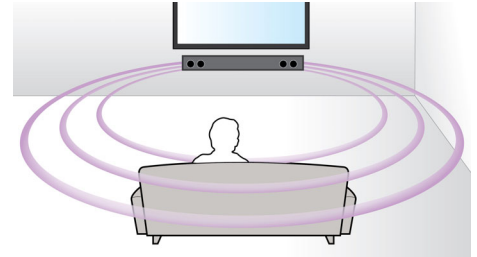

HDMI for HD movies

HDMI is a direct digital connection that can carry digital HD video as well as digital multichannel audio. By eliminating the conversion to analog signals it delivers perfect picture and sound quality, completely free from noise. Movies in standard definition can now be enjoyed in true high definition resolution - ensuring more details and more true-to-life pictures.

NFC technology

Pair Bluetooth devices easily with one-touch NFC (Near Field Communications) technology. Just tap the NFC enabled smartphone or tablet on the NFC area of a speaker to turn the

HTB3525B/F7

speaker on, start Bluetooth pairing, and begin streaming music.

Virtual Surround Sound

Philips Virtual Surround Sound produces rich and immersive surround sound from less than five-speaker system. Highly advanced spatial algorithms faithfully replicate the sonic characteristics that occur in an ideal 5.1-channel environment. Any high quality stereo source is transformed into true-to-life, multi-channel surround sound. No need to purchase extra speakers, wires or speaker stands to appreciate room-filling sound.