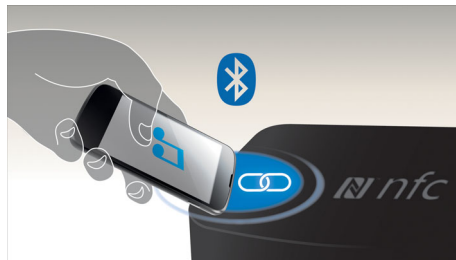

Dolby Digital and DTS

Go digital and get the most out of your music and movies. Even stereo music sounds great because Dolby Digital and DTS Digital Surround enhance digital music and videos, pumping it up so you get truly immersive surround sound out of your home cinema speaker.

Full HD 3D Blu-ray

Be enthralled by 3D movies in your own living room on a Full HD 3D TV. Active 3D uses the latest generation of fast switching displays for

real life depth and realism in full 1080x1920 HD resolution. By watching these images through special glasses with right and left lenses that are timed to open and close in synchrony with alternating images, the full HD 3D viewing experience is created in your home cinema. Premium 3D movie releases on Blu-ray offer a wide, high quality selection of content. Blu-ray also delivers uncompressed surround sound for an unbelievably real audio experience.

HDMI for HD movies

HDMI is a direct digital connection that can carry digital HD video as well as digital multichannel audio. By eliminating the conversion to analog signals it delivers perfect picture and sound quality, completely free from noise. Movies in standard definition can now be enjoyed in true high definition resolution - ensuring more details and more true-to-life pictures.

NFC technology

Pair Bluetooth devices easily with one-touch NFC (Near Field Communications) technology. Just tap the NFC enabled smartphone or tablet on the NFC area of a speaker to turn the

HTB3525B/F7