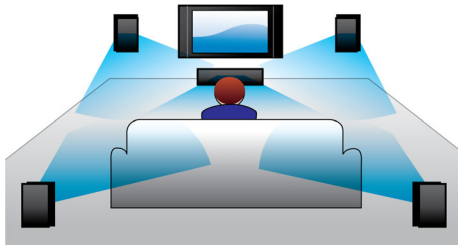

Blu-ray Surround Base

2.1 CH Integrated subwoofer Bluetooth® and NFC, HDMI ARC, Blu-ray Disc playback

Highlights

Direct remote Netflix and Vudu

To speed up the process, and make it more user-friendly, there are Netflix and VUDU shortcut buttons on remote control that allow you to do the basic commands necessary both for watching your video and for controlling the general interface.

Built-in Wi-Fi

With built-in Wi-Fi, you can access your media content wireless. Say goodbye to squinting at the computer screen, and lean back and enjoy your media files on your TV - in the comfort of your living room.

Dolby Digital and DTS

Go digital and get the most out of your music and movies. Even stereo music sounds great because Dolby Digital and DTS Digital Surround enhance digital music and videos, pumping it up so you get truly immersive surround sound out of your home cinema speaker.