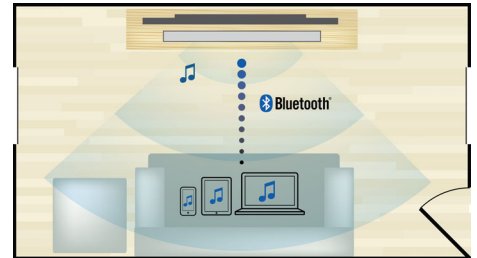

Bluetooth wireless streaming

Bluetooth wireless music streaming from your music devices

NETFLIX

PANDORA

HDMI