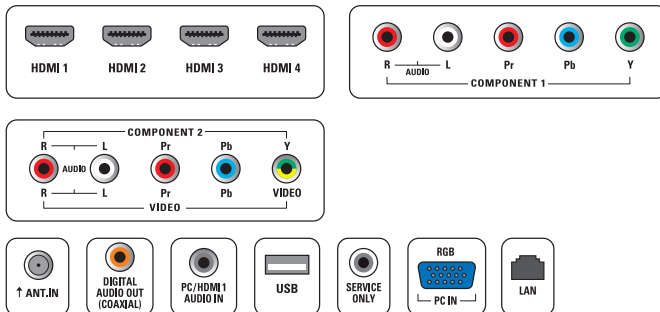

## Tuner/Reception/Transmission

- Aerial Input: 75 ohm F-type
- TV system: ATSC, NTSC
- Video Playback: NTSC
- Tuner bands: UHF, VHF

## Connectivity

- AV 1: Audio L/R in, YPbPr
- AV 2: Audio L/R in, YPbPr, CVBS in
- Audio Output - Digital: Coaxial (cinch)
- HDMI 1: HDMI
- HDMI 2: HDMI
- HDMI 3: HDMI
- HDMI 4: HDMI
- Other connections: PC Audio in, PC-In VGA, Service connector
- LAN wired: Ethernet
- LAN wireless: IEEE 802.11 b/g/n
- USB: USB
- EasyLink (HDMI-CEC): One touch play, Power status, System info (menu language), System audio control, System standby, Remote control pass-through

## Accessories

- Included accessories: Tabletop swivel stand, Power cord, Quick start guide, User Manual, Registration card, Remote Control, Batteries for remote control, Warranty certificate, Cable ties, MediaConnect Quick setup guide, USB Wireless LAN adapter