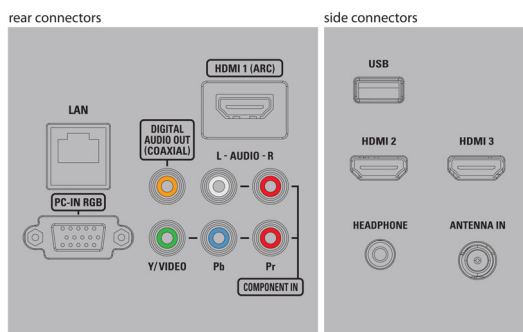

Tuner/Reception/Transmission

- Aerial Input: 75 ohm F-type
- TV system: ATSC, NTSC
- Video Playback: NTSC
- Tuner bands: UHF, VHF

Connectivity

- AV 1: Shared audio L/R in, CVBS/YPbPr
- Audio Output - Digital: Coaxial (cinch)
- Other connections: Ethernet, Headphone out, PC-In VGA, Wi-Fi(built-in)
- USB: USB
- HDMI 1: HDMI, Shared audio L/R in
- HDMI 2: HDMI, Shared audio L/R in
- HDMI 3: HDMI, Shared audio L/R in
- EasyLink (HDMI-CEC): One touch play, Power status, System info (menu language), Remote control pass-through, System audio control, System standby

Power

- Ambient temperature: 5°C to 40°C (41°F to 104°F)
- Mains power: 120V/60Hz
- Power consumption: 45 W
- Standby power consumption: < 0.5 W

Dimensions

- Set dimensions in inch (W x H x D): 25.2 x 15.7 x 3.9 inch
- Product weight (lb): 9.71 lb
- Set dimensions with stand in inch (W x H x D): 25.2 x 17.4 x 7.4 inch
- Product weight (+stand) (lb): 11.47 lb

- Box dimensions in inch (W x H x D): 29.2 x 18.8 x 6.4 inch
- Weight incl. Packaging (lb): 13.67 lb
- VESA wall mount compatible: 100 x 100 mm

Accessories

- Included accessories: Table top stand, Quick start guide, User Manual, Remote Control, Batteries for remote control

Network Services

- NetTV Apps: CloudTV, Netflix, Pandora, Portico, Vudu, YouTube
- Network Features: DLNA Multimedia Browser, WirelessConnect

Issue date 2014-10-28

Version: 2.1.1

12 NC: 8670 001 12434
UPC: 6 09585 24156 5

© 2014 Koninklijke Philips N.V.
All Rights reserved.

Specifications are subject to change without notice.
Trademarks are the property of Koninklijke Philips N.V.
or their respective owners.

www.philips.com