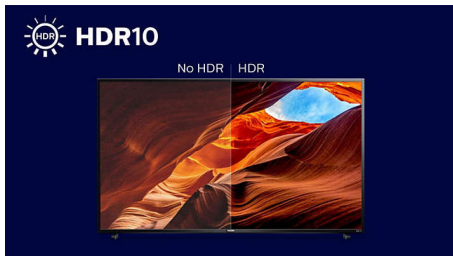

Simple home screen

Quickly access your cable box, satellite, HDTV antenna, and favorite streaming channels—all from your home screen.

4K Ultra HD with HDR10

Experience extraordinary picture quality with UHD resolution, combined with HDR for unbelievably colors.