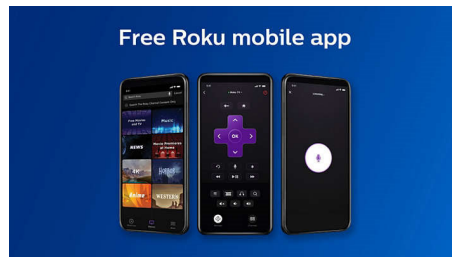

Simple home screen

Quickly access your cable box, satellite, HDTV antenna, and favorite streaming channels—all from your home screen.

4K Ultra HD with HDR10

Experience extraordinary picture quality with UHD resolution, combined with HDR for unbelievably colors.

500,000+ movies & TV episodes

Get more from your TV. Choose from a large selection of entertainment across popular streaming services.

Works with Apple AirPlay

Effortlessly stream videos, photos, music, and more from your Apple device to your TV with AirPlay.

Fast and easy search

Search by title, actor, or director to see where to stream your favorite shows for free or at the lowest price.

Free Roku mobile app

Use the Roku mobile app as an extra remote. Enjoy private listening, search with your voice or keyboard, and save shows for later.