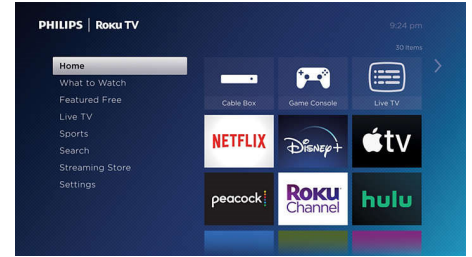

Simple home screen

Quickly access your cable box, satellite, HDTV antenna, and favorite streaming channels—all from your home screen.