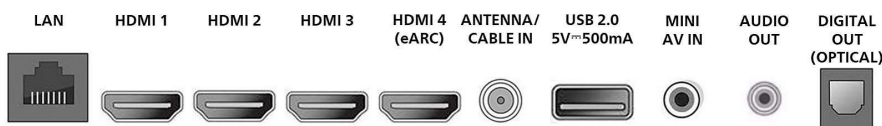

Tuner/Reception/Transmission

- Aerial Input: 75 ohm F-type
- TV system: ATSC, NTSC
- Video Playback: NTSC
- Tuner bands: UHF, VHF

Connectivity

- Number of HDMI connections: 4
- Wireless connection: Wireless LAN (802.11ac)
- Other connections: Headphone out, Ethernet, Wireless LAN 802.11ac, CVBS+Audio L/R in, Digital audio out (optical)
- HDMI features: Audio Return Channel (ARC)
- EasyLink (HDMI-CEC): One touch play, Power status, System info (menu language), System audio control, System standby
- Audio Output - Digital: Optical (TOSLINK)
- USB: USB 2.0
- Number of USB 2.0: 1

Power

- Power consumption: 250 W
- Standby power consumption: < 0.5 W
- Ambient temperature: 5°C to 40°C (41°F to 104°F)
- Main power: 120V/60Hz

Dimensions

- Product weight (lb): 48.5 lb
- Box height (inch): 40.5 inch
- Box width (inch): 72.0 inch
- Box depth (inch): 7.5 inch
- Wall mount compatible: 400 x 300 mm
- Set Width (inch): 62.1 inch
- Set Height (inch): 34.8 inch
- Set Depth (inch): 3.5 inch
- Set width (with stand) (inch): 62.1 inch
- Set depth (with stand) (inch): 14.4 inch
- Set height (with stand) (inch): 37.7 inch
- Product weight (+stand) (lb): 49.8 lb
- Weight incl. Packaging (lb): 71.2
- Stand width (inch): 52.1 inch

Accessories

- Included: Batteries for remote control, Quick start guide, Remote control, Screws, Tabletop Stand, AV cable adaptor

Network Services

- TV Operating System: Roku OS

Issue date 2023-12-15

© 2023 Koninklijke Philips N.V.
All Rights reserved.

Version: 6.6.1

Specifications are subject to change without notice.
Trademarks are the property of Koninklijke Philips N.V.
or their respective owners.

UPC: 6 09585 25546 3

www.philips.com

* Roku, Roku TV, the Roku logo, and the purple d-pad design are trademarks of Roku, Inc. All other trademarks and logos herein are the property of their respective owners.

* Google and Google Home are trademarks of Google LLC. Third party features and services may be subject to change or removal without notice.

* Apple, Apple Home, AirPlay, HomeKit and Siri are trademarks of Apple Inc., registered in the U.S. and other countries and regions. This Philips Roku TV is compatible with AirPlay 2 and HomeKit, and requires iOS 12.3 or later or macOS 10.14.5 or later.

* Content resolution is based on TV compatibility and may vary by channel. Channels are subject to change, vary by region, and may require payment. Roku search does not work with all channels.

* Payment required for some channels and content. Channels can change and vary by region.