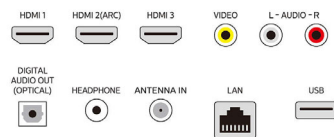

Tuner/Reception/Transmission

- Aerial Input: 75 ohm F-type
- TV system: ATSC, NTSC
- Video Playback: NTSC
- Tuner bands: UHF, VHF

Connectivity

- Other connections: Ethernet, Headphone out, Wireless LAN 802.11ac MIMO
- EasyLink (HDMI-CEC): One touch play, Power status, System info (menu language), Remote control pass-through, System audio control, System standby
- Bluetooth version: 4.2
- Audio Output - Digital: Optical (TOSLINK)
- AV 1: Audio L/R in, CVBS in
- USB: USB
- HDMI 1: HDMI
- HDMI 3: HDMI
- HDMI 2(ARC): HDMI

Power

- Mains power: 120V/60Hz
- Power consumption: 130 W
- Standby power consumption: < 0.5W
- Ambient temperature: 5°C to 40°C (41°F to 104°F)

Dimensions

- Product weight (lb): 20.50 lb
- Box height (inch): 29.8 inch
- Box width (inch): 51.2 inch
- Box depth (inch): 5.9 inch
- Wall mount compatible: 300 x 300 mm
- Set Width (inch): 44.7 inch
- Set Height (inch): 26 inch
- Set Depth (inch): 3.1 inch
- Set width (with stand) (inch): 44.7 inch
- Set depth (with stand) (inch): 8.8 inch
- Set height (with stand) (inch): 27.9 inch
- Product weight (+stand) (lb): 20.72 lb

- Weight incl. Packaging (lb): 30.20 lb
- Stand width (inch): 39.0 inch

Accessories

- Included accessories: Quick start guide, Caution sheet, Safety warranty sheet, Remote Control, Batteries for remote control, Table top stand, Screws
- Power cord: 59 inch

Android TV Services

- OS: Android Oreo

Connections

Rear

Issue date 2023-12-11

Version: 7.1.1

UPC: 6 09585 25263 9

© 2023 Koninklijke Philips N.V.
All Rights reserved.

Specifications are subject to change without notice.
Trademarks are the property of Koninklijke Philips N.V.
or their respective owners.

www.philips.com

* Google, Google Play, Android, YouTube, and related marks and logos are trademarks of Google LLC.

* USB recording for digital channels only, recordings may be limited by broadcast copy protection. Country and channel restrictions may apply.

* USB multimedia playback requires third-party app installation. Please visit the Google Play Store for more details, including app availability for your country.

* Netflix streaming membership required. See www.netflix.com/TermsOfUse