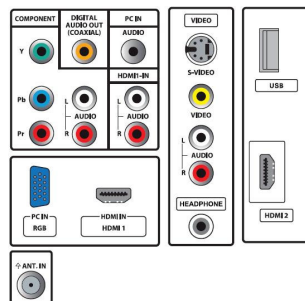

## Connectivity

- AV 1: Audio L/R in, YPbPr
- AV 2: Audio L/R in, CVBS, S-Video
- HDMI 1: Analog audio L/R in, HDMI
- HDMI 2: HDMI
- Audio Output - Digital: Coaxial (cinch)
- Other connections: PC Audio in, PC-In VGA, Headphone out
- USB: USB
- EasyLink (HDMI-CEC): One touch play, Power status, System info (menu language), System audio control, System standby

## Accessories

- Included accessories: Table top stand, Power cord, Quick start guide, User Manual, Registration card,

Remote Control, Batteries for remote control

Issue date 2012-01-22

Version: 3.1.1

12 NC: 8670 000 60463  
UPC: 6 09585 18614 9