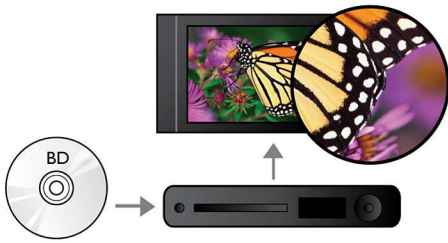

Highlights

Blu-ray Disc playback

Blu-ray Discs have the capacity to carry high definition data, along with pictures in the 1920 x 1080 resolution that defines full high definition images. Scenes come to life as details leap at you, movements smoothen and images turn crystal clear. Blu-ray also delivers uncompressed surround sound - so your audio experience becomes unbelievably real. The high storage capacity of Blu-ray Discs also allow a host of interactive possibilities to be built in. Seamless navigation during playback and other exciting features like pop-up menus bring a whole new dimension to home entertainment.