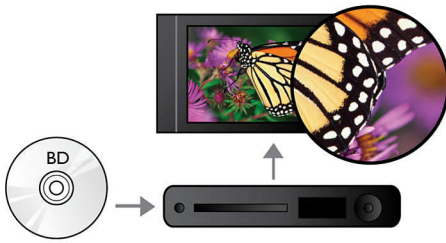

Enhanced Accesibility for ease of use

- Enhanced Accessibility enabled product

Engage more

- Direct remote access to Netflix and Vudu movie services
- Built-in WiFi-n for faster, wider wireless performance
- EasyLink to control all HDMI CEC devices via a single remote
- Netflix subscription based streaming of TV shows and Movies
- BD-Live* (Profile 2.0) to enjoy online Blu-ray bonus content

PHILIPS

Highlights

Blu-ray Disc playback

Blu-ray Discs have the capacity to carry high definition data, along with pictures in the 1920 x 1080 resolution that defines full high definition images. Scenes come to life as details leap at you, movements smoothen and images turn crystal clear. Blu-ray also delivers uncompressed surround sound - so your audio experience becomes unbelievably real. The high storage capacity of Blu-ray Discs also allow a host of interactive possibilities to be built in. Seamless navigation during playback and other exciting features like pop-up menus bring a whole new dimension to home entertainment.

DVD video upscaling

HDMI 1080p upscaling delivers images that are crystal clear. DVD movies in standard definition can now be enjoyed in high definition resolution

- ensuring more details and more true-to-life pictures. Progressive Scan (represented by "p" in "1080p") eliminates the line structure prevalent on TV screens, again ensuring relentlessly sharp images. To top it off, HDMI makes a direct digital connection that can carry uncompressed digital HD video as well as digital multi-channel audio, without conversions to analog - delivering perfect picture and sound quality, completely free from noise.