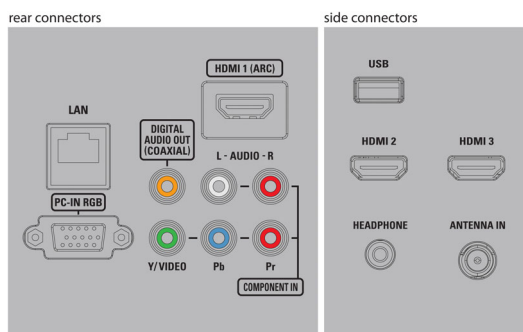

Tuner/Reception/Transmission

- Aerial Input: 75 ohm F-type
- TV system: ATSC, NTSC
- Video Playback: NTSC
- Tuner bands: UHF, VHF

Connectivity

- AV 1: CVBS in, Shared audio L/R in
- AV 2: YPbPr, Shared audio L/R in
- HDMI 1: HDMI, Shared audio L/R in
- HDMI 2: HDMI, Shared audio L/R in
- HDMI 3: HDMI, Shared audio L/R in
- EasyLink (HDMI-CEC): One touch play, Power status, System info (menu language), System audio control, System standby, Remote control pass-through
- Audio Output - Digital: Coaxial (cinch)
- Other connections: Ethernet, PC-In VGA, Wi-Fi(built-in), Headphone out
- USB: USB

Power

- Mains power: 120V/60Hz
- Power consumption: 54 W
- Standby power consumption: < 0.5 W
- Ambient temperature: 5°C to 40°C (41°F to 104°F)

Dimensions

- Set dimensions in inch (W x H x D): 29.71 x 18.31 x 2.57 inch
- Set dimensions with stand in inch (W x H x D): 29.71 x 19.89 x 7.34 inch
- Product weight (lb): 12.57
- Product weight (+stand) (lb): 14.11 lb
- Box dimensions in inch (W x H x D): 33.23 x 20.55 x 4.69 inch
- Weight incl. Packaging (lb): 16.98
- VESA wall mount compatible: 200 x 100 mm

Accessories

- Included accessories: Table top stand, Quick start guide, User Manual, Registration card, Remote Control, Batteries for remote control

Issue date 2013-10-25

Version: 5.1.1

12 NC: 8670 000 98256
UPC: 6 09585 23098 9