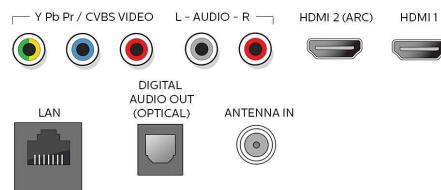

Multimedia Applications

- Multimedia connections: USB Storage Device
- Playback Formats: MP3, JPEG Still pictures, MPEG1, MPEG2, H.264/MPEG-4 AVC, H.265/HEVC, AAC, WAVE, AC3, MPEG4

Tuner/Reception/Transmission

- Aerial Input: 75 ohm F-type
- TV system: ATSC, NTSC
- Video Playback: NTSC
- Tuner bands: UHF, VHF

Connectivity

- Other connections: Ethernet, Headphone out, Wireless LAN 802.11ac MIMO
- EasyLink (HDMI-CEC): One touch play, Power status, System info (menu language), Remote control pass-through, System audio control, System standby
- Audio Output - Digital: Optical (TOSLINK)
- AV 1: Shared audio L/R in, CVBS/YpBPr
- USB: USB
- HDMI 1: Shared audio L/R in, HDMI
- HDMI 2: Shared audio L/R in, HDMI (Audio Return Channel)
- HDMI 3: HDMI, Shared audio L/R in

Power

- Mains power: 120V/60Hz
- Power consumption: 135 W
- Standby power consumption: $0.5W$
- Ambient temperature: 5°C to 40°C (41°F to 104°F)

Dimensions

- Product weight (lb): 24.0 lb
- Box height (inch): 32.0 inch
- Box width (inch): 55.7 inch
- Box depth (inch): 6.4 inch
- Wall mount compatible: 300 x 300 mm
- Set Width (inch): 48.7 inch
- Set Height (inch): 28.2 inch
- Set Depth (inch): 3.7 inch
- Set width (with stand) (inch): 48.7 inch
- Set depth (with stand) (inch): 8.9 inch
- Set height (with stand) (inch): 30.1 inch
- Product weight (+stand) (lb): 24.5 lb
- Weight incl. Packaging (lb): 33.7 lb

Connections

Side

Rear

Issue date 2023-12-11

Version: 2.1.1

UPC: 6 09585 25197 7

© 2023 Koninklijke Philips N.V.
All Rights reserved.

Specifications are subject to change without notice.
Trademarks are the property of Koninklijke Philips N.V.
or their respective owners.

www.philips.com