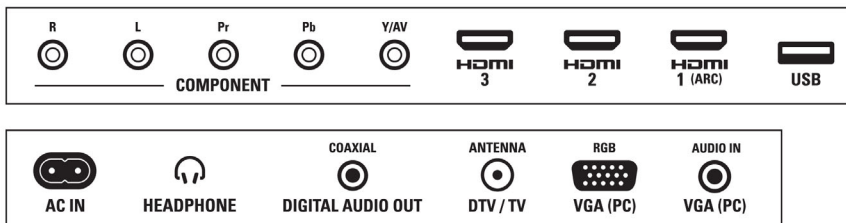

- dot), Wide, Zoom
- Multimedia: USB media browser, auto slideshow
- User convenience: Vchip and parental lock, Closed Captioning, Sleep Timer

Multimedia Applications

- Multimedia connections: USB memory class device
- Playback Formats: MP3, JPEG Still pictures, H.264/MPEG-4 AVC, MPEG 4 SP/ASP, MPEG1, MPEG2

Tuner/Reception/Transmission

- Aerial Input: 75 ohm F-type
- TV system: ATSC, NTSC
- Video Playback: NTSC
- Tuner bands: UHF, VHF
- Cable: Unscrambled Digital Cable QAM

Connectivity

- AV 1: CVBS in, Shared audio L/R in, YPbPr in
- HDMI 1: HDMI (Audio Return Channel), Shared audio mini-jack
- HDMI 2: HDMI
- EasyLink (HDMI-CEC): One touch play, Power status, System info (menu language), System audio control, System standby, Remote control pass-through
- Audio Output - Digital: Coaxial (cinch)
- Other connections: PC-In VGA, Shared audio mini-jack, Headphone out
- USB: USB(photo,music,movie)
- HDMI 3: HDMI

Power

- Mains power: 110V, 60Hz
- Power consumption: 68 W
- Standby power consumption: < 0.5W
- Ambient temperature: 5°C to 40°C (41°F to 104°F)

Dimensions

- Set dimensions in inch (W x H x D): 36.18 x 21.20 x 3.31 inch
- Set dimensions with stand in inch (W x H x D): 36.18 x 23.22 x 9.05 inch
- Box dimensions in inch (W x H x D): 38.98 x 24.69 x 6.30 inch
- Product weight (lb): 17.7
- Product weight (+stand) (lb): 20.2 lb
- Weight incl. Packaging (lb): 28.1
- VESA wall mount compatible: 400 x 200 mm