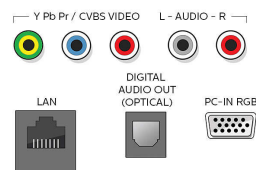

Side

Issue date 2023-12-11

Version: 5.1.1

UPC: 6 09585 24966 0

© 2023 Koninklijke Philips N.V.
All Rights reserved.

Specifications are subject to change without notice.
Trademarks are the property of Koninklijke Philips N.V.
or their respective owners.

www.philips.com

* This product was produced prior to FCC Enhanced Accessibility rule going into effect, older production may not have Enhanced Accessibility features. Please look for the "Enhanced Accessibility" logo on the packaging of the product before purchasing if you need Enhanced Accessibility features.