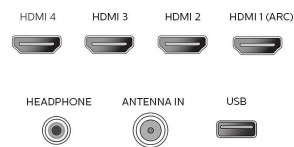

Accessories

- Included accessories: Table top stand, Quick start guide, User Manual, Remote Control, Batteries for remote control, Screws
- Power cord: 59.05 inch

Network Services

- Network Features: Google Cast

Connections

Bottom Rear

Side

Issue date 2023-12-11

Version: 5.1.1

UPC: 6 09585 24966 0

© 2023 Koninklijke Philips N.V.
All Rights reserved.

Specifications are subject to change without notice.
Trademarks are the property of Koninklijke Philips N.V.
or their respective owners.