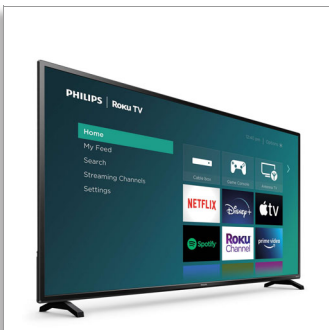

Philips Roku
4700 series 4K UltraHD
LED RokuTV

65" RokuTV
4K UHD 2160p
HDR / 120PMR

65PFL4756

Endless Entertainment

4K UltraHD RokuTV

Philips Roku TV is a smart TV that's simple to use. Start streaming your favorite movies and TV shows. Access your cable box or HD antenna. Or even fire up your gaming console - all from your home screen.

Enjoy a world of connectivity

- Wireless LAN 802.11ac MIMO for seamless streaming

Enjoy the beauty of 4K Ultra HD

- Bring your TV experience to a whole new level
- 120 PMR delivers unprecedented motion sharpness to your TV

PHILIPS

ROKU TV

4700 series 4K UltraHD LED Roku TV
65" RokuTV 4K UHD 2160p, HDR / 120PMR

65PFL4756/F7

Highlights

Roku TV

Smart performance at a great value. A simpler, smarter and totally entertaining TV with built-in features to stream, watch live, and more.