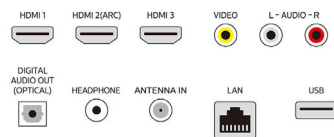

Tuner/Reception/Transmission

- Aerial Input: 75 ohm F-type
- TV system: ATSC, NTSC
- Video Playback: NTSC, ATSC
- Tuner bands: UHF, VHF

Connectivity

- Number of HDMI connections: 3
- Wireless connection: 802.11ac MIMO
- Other connections: Digital audio out (optical), CVBS+Audio L/R in, Headphone out, Ethernet
- HDMI features: 4K, Audio Return Channel (HDMI 2)
- EasyLink (HDMI-CEC): One touch play, Power status, System info (menu language), System audio control, System standby
- HDCP2.2: Yes on all HDMI
- Number of USB 2.0: 1

Accessories

- Included: Quick start guide, Remote control, Batteries for remote control, Tabletop Stand, Screws

Network Services

- TV Operating System: Roku OS

Connections

Rear

Issue date 2023-12-15

Version: 8.8.1