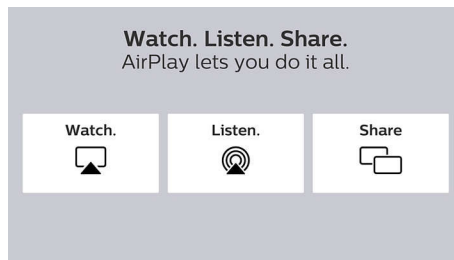

Works with Apple AirPlay

Effortlessly stream videos, photos, music, and more from your Apple device to your TV with AirPlay. Plus mirror the screen from your iPhone, iPad, or Mac to the big screen.*