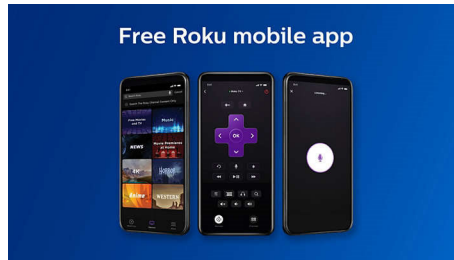

PHILIPS

ROKU TV

4700 series 4K UltraHD LED Roku TV
65" RokuTV 4K UHD 2160p, HDR / 120PMR

65PFL4756/F7

Highlights

Roku TV

Smart performance at a great value. A simpler, smarter and totally entertaining TV with built-in features to stream, watch live, and more.

Free Roku mobile app

Turn your iOS® or Android™ device into the ultimate streaming companion. Whether you need a second remote or want more features and functionality, the Roku mobile app makes it fun and easy to control your Roku TV. Search with your keyboard, use voice search, enjoy private listening with up to three friends, cast to your TV, and more.