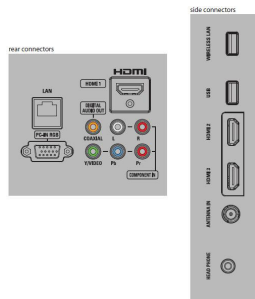

Tuner/Reception/Transmission

- Aerial Input: 75 ohm F-type
- TV system: ATSC, NTSC
- Video Playback: NTSC
- Tuner bands: UHF, VHF

Connectivity

- AV 1: CVBS in, Shared audio L/R in
- AV 2: YPbPr, Shared audio L/R in
- HDMI 1: HDMI, Shared audio L/R in
- HDMI 2: HDMI, Shared audio L/R in
- HDMI 3: HDMI, Shared audio L/R in
- EasyLink (HDMI-CEC): One touch play, Power status, System info (menu language), System audio control, System standby, Remote control pass-through
- Audio Output - Digital: Coaxial (cinch)
- Other connections: Headphone out, Ethernet, PC-In, VGA, Shared audio L/R in
- USB: USB

Power

- Mains power: 120V/60Hz
- Power consumption: 115 W
- Standby power consumption: < 0.5W
- Ambient temperature: 5°C to 40°C (41°F to 104°F)

Dimensions

- Set dimensions in inch (W x H x D): 37.95 x 23.39 x 2.62 inch
- Set dimensions with stand in inch (W x H x D): 37.95 x 25.12 x 9.06 inch
- Box dimensions in inch (W x H x D): 45.47 x 25.59 x 6.38 inch
- Product weight (lb): 30.31
- Product weight (+stand) (lb): 35.05 lb
- Weight incl. Packaging (lb): 41.78 lb
- VESA wall mount compatible: 400 x 300 mm

Accessories

- Included accessories: Table top stand, Quick start guide, User Manual, Registration card, Remote Control, Batteries for remote control, USB Wireless LAN adapter, Cable management, Power cord

Issue date 2013-03-12

Version: 2.2.1

12 NC: 8670 000 87441
UPC: 6 09585 22355 4

© 2013 Koninklijke Philips Electronics N.V.
All Rights reserved.

Specifications are subject to change without notice.
Trademarks are the property of Koninklijke Philips Electronics N.V. or their respective owners.

www.philips.com