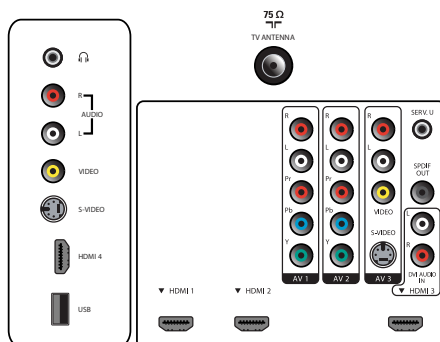

- Remote Control: TV
- Screen Format Adjustments: 4:3, Auto Format, Movie expand 14:9, Movie expand 16:9, Super Zoom, Widescreen, unscanned (1080p dot by dot)

Multimedia Applications

- Multimedia connections: USB memory class device
- Playback Formats: MP3, JPEG Still pictures

Tuner/Reception/Transmission

- Aerial Input: 75 ohm F-type
- TV system: ATSC, NTSC
- Video Playback: NTSC
- Cable: Unscrambled Digital Cable -QAM
- Tuner bands: Hyperband, S-Channel, UHF, VHF

Connectivity

- AV 1: Audio L/R in, YPbPr
- AV 2: Audio L/R in, YPbPr
- AV 3: CVBS in, S-Video in
- Front / Side connections: HDMI v1.3, S-video in, CVBS in, Audio L/R in, Headphone Out, USB
- Audio Output - Digital: Coaxial (cinch)
- HDMI 1: HDMI v1.3
- HDMI 2: HDMI v1.3
- HDMI 3: HDMI v1.3, Analog audio L/R in
- EasyLink (HDMI-CEC): One touch play, Power status, System info (menu language), System audio control, System standby

Power

- Ambient temperature: 5 °C to 40 °C
- Mains power: 110-240V, 50-60Hz
- Power consumption: 210 W
- Standby power consumption: < 0.15 W

Dimensions

- Set dimensions in inch (W x H x D): 41.18 x 25.39 x 3.48 inch
- Set dimensions with stand in inch (W x H x D): 41.18 x 28.19 x 10.31 inch
- Weight incl. Packaging (lb): 66.25
- Product weight (lb): 44.53
- Product weight (+stand) (lb): 54.01 lb
- Box dimensions in inch (W x H x D): 45.31 x 31.22 x 13.11 inch
- VESA wall mount compatible: 400 x 400 mm