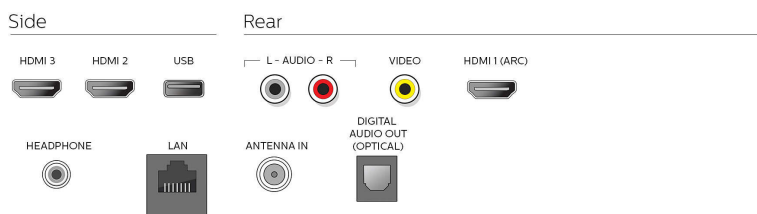

Connectivity

- Other connections: Ethernet, Headphone out, Wireless LAN 802.11ac MIMO
- EasyLink (HDMI-CEC): One touch play, Power status, System info (menu language), Remote control pass-through, System audio control, System standby
- Audio Output - Digital: Optical (TOSLINK)
- AV 1: Shared audio L/R in, AV In
- USB: USB
- HDMI 1: Shared audio L/R in, HDMI (Audio Return Channel)
- HDMI 2: HDMI, Shared audio L/R in
- HDMI 3: HDMI, Shared audio L/R in

Power

- Mains power: 120V/60Hz
- Power consumption: 125 W
- Standby power consumption: < 0.5W
- Ambient temperature: 5°C to 40°C (41°F to 104°F)

Dimensions

- Product weight (lb): 25.58 lb
- Box height (inch): 30.4 inch
- Box width (inch): 51.6 inch
- Box depth (inch): 7.0 inch
- Wall mount compatible: 400 x 300 mm
- Set Width (inch): 45.0 inch
- Set Height (inch): 27.1 inch
- Set Depth (inch): 4.3 inch
- Set width (with stand) (inch): 45.0 inch

- Set depth (with stand) (inch): 8.7 inch
- Set height (with stand) (inch): 29.1 inch
- Product weight (+stand) (lb): 26.02 lb
- Weight incl. Packaging (lb): 35.28

Accessories

- Included accessories: Table top stand, Quick start guide, User Manual, Remote Control, Batteries for remote control, Screws
- Power cord: 59.05 inch

Network Services

- NetTV Apps: Netflix, Pandora, Vudu, YouTube, Hotlist, Samba, Xumo
- Network Features: Home Network, Wireless Screencasting

Connections

Issue date 2023-12-11

Version: 1.1.1

UPC: 6 09585 25007 9

© 2023 Koninklijke Philips N.V.
All Rights reserved.

Specifications are subject to change without notice.
Trademarks are the property of Koninklijke Philips N.V.
or their respective owners.

www.philips.com