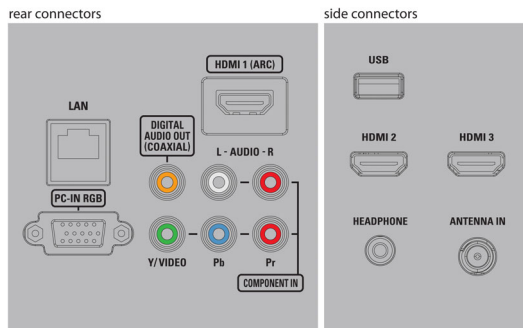

Network Services

- NetTV Apps: Netflix, Vudu, YouTube, Pandora, CloudTV, Portico
- Network Features: DLNA Multimedia Browser, WirelessConnect

Tuner/Reception/Transmission

- Aerial Input: 75 ohm F-type
- TV system: ATSC, NTSC
- Video Playback: NTSC
- Tuner bands: UHF, VHF

Connectivity

- AV 1: CVBS in, Shared audio L/R in
- AV 2: YPbPr, Shared audio L/R in
- HDMI 1: HDMI, Shared audio L/R in
- HDMI 2: HDMI, Shared audio L/R in
- HDMI 3: HDMI, Shared audio L/R in
- EasyLink (HDMI-CEC): One touch play, Power status, System info (menu language), System audio control, System standby, Remote control pass-through
- Audio Output - Digital: Coaxial (cinch)
- Other connections: Ethernet, PC-In VGA, Wi-Fi(built-in), Headphone out
- USB: USB

Power

- Mains power: 120V/60Hz
- Power consumption: 70 W
- Standby power consumption: < 0.5W
- Ambient temperature: 5°C to 40°C (41°F to 104°F)

104°F)

Dimensions

- Set dimensions in inch (W x H x D): 37.52 x 22.88 x 2.70 inch
- Set dimensions with stand in inch (W x H x D): 37.52 x 24.50 x 8.66 inch
- Product weight (lb): 21.17
- Product weight (+stand) (lb): 24.25 lb
- Box dimensions in inch (W x H x D): 44.69 x 25.79 x 5.00 inch
- Weight incl. Packaging (lb): 29.76
- VESA wall mount compatible: 300 x 300 mm

Accessories

- Included accessories: Table top stand, Quick start guide, User Manual, Registration card, Remote Control, Batteries for remote control

Issue date 2014-07-10

Version: 4.1.1

12 NC: 8670 000 98258
UPC: 6 09585 23099 6

© 2014 Koninklijke Philips N.V.
All Rights reserved.

Specifications are subject to change without notice.
Trademarks are the property of Koninklijke Philips N.V.
or their respective owners.

www.philips.com