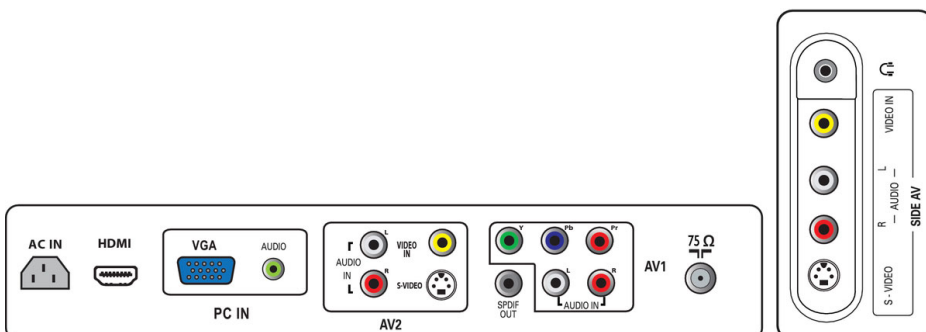

- Ease of Use: Auto Volume Leveller (AVL), AutoPicture, AutoSound, On Screen Display, Top Controls, Closed Captioning Full Text
- Remote control type: RC2023609/01 B
- Screen Format Adjustments: 4:3, Auto Format, Movie expand 14:9, Movie expand 16:9, Subtitle Zoom, Super Zoom, Widescreen

Tuner/Reception/Transmission

- Aerial Input: 75 ohm F-type
- TV system: ATSC, NTSC
- Video Playback: NTSC
- Cable: Unscrambled Digital Cable QAM
- Tuner bands: Hyperband, S-Channel, UHF, VHF
- Number of Preset Channels: 125

Connectivity

- AV 1: Audio L/R in, YPbPr
- AV 2: Audio L/R in, CVBS, S-Video
- Front / Side connections: Audio in, CVBS in, Headphone Out, S-video in
- Other connections: F-Type (75 ohm), HDMI, PC Audio in, PC-In VGA, S/PDIF out (coaxial)

Power

- Ambient temperature: 5 °C to 40 °C
- Mains power: 90-240 VAC, 50/60 Hz
- Power consumption: 55 W
- Standby power consumption: < 1 W

Accessories

- Included accessories: Table top stand, Power cord, Quick start guide, User Manual, Registration card, Remote Control, Batteries for remote control

Dimensions

- Set dimensions in inch (W x H x D): 19.29 x 16.14 x 3.03 inch
- Set dimensions with stand in inch (W x H x D): 19.29 x 16.42 x 7.95 inch
- Product weight (lb): 12.54 lb
- Product weight (+stand) (lb): 14.98 lb
- Box dimensions in inch (W x H x D): 21.30 x 18.70 x 7.28 inch
- Weight incl. Packaging (lb): 18.48
- Wall mount compatible: 100 x 100 mm

Issue date 2022-07-14

Version: 5.1.27

12 NC: 8670 000 27347
UPC: 6 09585 12631 2

© 2022 Koninklijke Philips N.V.
All Rights reserved.

Specifications are subject to change without notice.
Trademarks are the property of Koninklijke Philips N.V.
or their respective owners.

www.philips.com