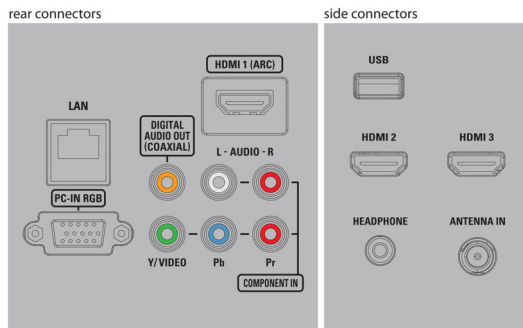

Tuner/Reception/Transmission

- Aerial Input: 75 ohm F-type
- TV system: ATSC, NTSC
- Video Playback: NTSC
- Tuner bands: UHF, VHF

Connectivity

- AV 1: Shared audio L/R in, CVBS/YPbPr
- Audio Output - Digital: Coaxial (cinch)
- Other connections: Ethernet, Headphone out, PC-In VGA, Wi-Fi(built-in)
- USB: USB
- HDMI 1: HDMI, Shared audio L/R in
- HDMI 2: HDMI, Shared audio L/R in
- HDMI 3: HDMI, Shared audio L/R in
- EasyLink (HDMI-CEC): One touch play, Power status, System info (menu language), Remote control pass-through, System audio control, System standby

Power

- Ambient temperature: 5°C to 40°C (41°F to 104°F)
- Mains power: 120V/60Hz
- Power consumption: 85 W
- Standby power consumption: < 0.5 W

Dimensions

- Set dimensions in inch (W x H x D): 38.5 x 23.1 x 4.0 inch
- Product weight (lb): 20.18 lb
- Set dimensions with stand in inch (W x H x D): 38.5 x 24.9 x 8.1 inch
- Product weight (+stand) (lb): 22.27 lb

- Box dimensions in inch (W x H x D): 42.2 x 26.0 x 8.2 inch
- Weight incl. Packaging (lb): 28.55 lb
- VESA wall mount compatible: 200 x 200 mm

Accessories

- Included accessories: Table top stand, Quick start guide, User Manual, Remote Control, Batteries for remote control

Network Services

- NetTV Apps: CloudTV, Netflix, Pandora, Portico, Vudu, YouTube
- Network Features: DLNA Multimedia Browser, WirelessConnect

Issue date 2015-09-17

Version: 3.1.1

12 NC: 8670 001 22158
UPC: 6 09585 24441 2

© 2015 Koninklijke Philips N.V.
All Rights reserved.

Specifications are subject to change without notice.
Trademarks are the property of Koninklijke Philips N.V.
or their respective owners.

www.philips.com