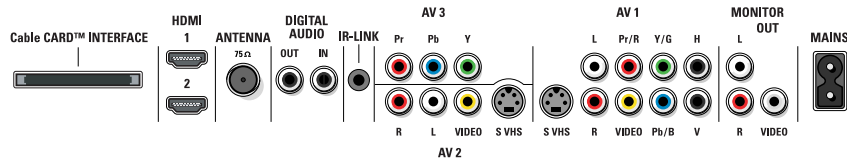

Multimedia Applications

- Digital Content Management: Digital Media Reader
- Memory Card Types: Compact Flash type I, Compact Flash type II, Memory Stick, Microdrive, MultiMedia Card (MMC), Secure Digital Card (SD), Smart Media Card
- Multimedia connections: USB
- Playback Formats: JPEG Still pictures, MP3, Slideshow files (.alb)

Tuner/Reception/Transmission

- TV system: ATSC, NTSC
- Video Playback: NTSC
- Aerial Input: 75 ohm F-type
- Cable: Digital Cable Ready CableCARD, Unscrambled Digital Cable -QAM

Connectivity

- Other connections: Cable Card Interface, Monitor out, CVBS, L/R (cinch), S/PDIF in (coaxial), S/PDIF out (coaxial)
- AV 1: (1, 2, 3Fh autoranging), Audio L/R in, Component Video in, CVBS in, RGB+H/V, Y/C, YPbPr
- AV 2: Audio L/R in, CVBS, Y/C
- AV 3: YPbPr, S/PDIF digital coaxial, (1, 2, 3Fh autoranging)
- AV 4: HDMI
- AV 5: HDMI
- Front / Side connections: Audio L/R in, CVBS in,

Headphone Out, S-video in, 2x USB

Power

- Power consumption: 292 W
- Standby power consumption: <2
- Mains power: AC 110-120V (+/-10%)
- Ambient temperature: 5 °C to 40 °C

Dimensions

- Product dimension (WxDxH) inch: 48.8 x 26.8 x 4.1"
- Product weight (lb): 77.2
- VESA wall mount compatible: 800 x 400 mm

Accessories

- Included accessories: Table top stand

Rear connectors

Side connectors

Issue date 2012-01-20

Version: 25.0.26

12 NC: 8670 000 22525
UPC: 0 37849 96259 6

© 2012 Koninklijke Philips Electronics N.V.
All Rights reserved.

Specifications are subject to change without notice.
Trademarks are the property of Koninklijke Philips Electronics N.V. or their respective owners.

www.philips.com