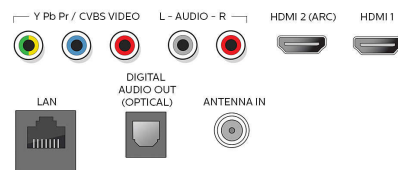

Tuner/Reception/Transmission

- Aerial Input: 75 ohm F-type
- TV system: ATSC, NTSC
- Video Playback: NTSC
- Tuner bands: UHF, VHF

Connectivity

- Other connections: Ethernet, Headphone out, Wireless LAN 802.11ac MIMO
- EasyLink (HDMI-CEC): One touch play, Power status, System info (menu language), Remote control pass-through, System audio control, System standby
- Audio Output - Digital: Optical (TOSLINK)
- AV 1: Shared audio L/R in, CVBS/YPbPr
- USB: USB
- HDMI 1: Shared audio L/R in, HDMI
- HDMI 2: Shared audio L/R in, HDMI (Audio Return Channel)
- HDMI 3: HDMI, Shared audio L/R in

- Set depth (with stand) (inch): 10.3 inch
- Set height (with stand) (inch): 35.5 inch
- Product weight (+stand) (lb): 40.6 lb
- Weight incl. Packaging (lb): 54.0 lb

Accessories

- Included accessories: Table top stand, Quick start guide, User Manual, Remote Control, Screws, Batteries for remote control
- Power cord: 59.05 inch

Network Services

- NetTV Apps: Netflix, Vudu, Vewd browser, YouTube, Pandora, Vewd app store, Youtube TV, Showtime Streaming
- Network Features: Home Network, Wireless Screencasting

Connections

Side

Rear

Issue date 2023-12-11