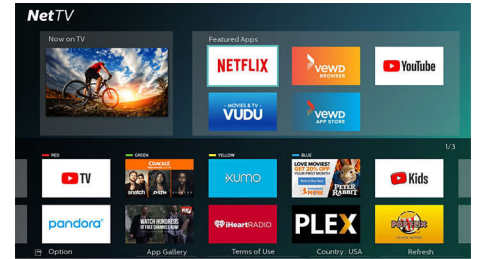

Net TV

Philips NetTV is built for streaming. With a simple push of a button, gain instant access to popular streaming applications such as Netflix, Vudu, YouTube, all within a clutter-free, easy to use interface. Visit the App Store to download additional content from our extensive entertainment library, with entertainment options to suit everyone. Surf the web on your big screen TV, all without the need of connecting a computer. Enjoy smooth streaming of up-to 4K content with the powerful, built-in Wireless 802.11ac MIMO Dual-Band chipset.