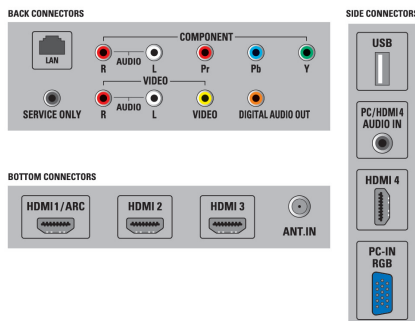

Multimedia Applications

- Multimedia connections: USB memory class device, Wireless802.11 b.g.n. built-in
- Playback Formats: MP3, JPEG Still pictures, MPEG1, MPEG2

Tuner/Reception/Transmission

- Aerial Input: 75 ohm F-type
- TV system: ATSC, NTSC
- Video Playback: NTSC
- Tuner bands: UHF, VHF

Connectivity

- AV 1: Audio L/R in, YPbPr in
- AV 2: Audio L/R in, CVBS in
- HDMI 1: HDMI (Audio Return Channel)
- HDMI 2: HDMI
- HDMI 3: HDMI
- HDMI 4: HDMI, Audio in
- USB: USB(photo,music,movie)
- Audio Output - Digital: Coaxial (cinch)
- Other connections: Ethernet, PC Audio in, PC-In VGA, Service connector
- EasyLink (HDMI-CEC): One touch play, Power status, System info (menu language), Remote control pass-through, System audio control, System standby

Power

- Mains power: 120V/60 Hz
- Power consumption: 195 W
- Standby power consumption: < 0.15 W
- Ambient temperature: 5°C to 35°C (41°F to 95°F)

Dimensions

- Set dimensions in inch (W x H x D): 50.71 x 30.55 x 1.65 inch
- Set dimensions with stand in inch (W x H x D):

- 50.71 x 32.32 x 11.34 inch
- Product weight (lb): 47.18 lb
- Product weight (+stand) (lb): 54.45 lb
- Box dimensions in inch (W x H x D): 61.61 x 33.86 x 7.87 inch
- Weight incl. Packaging (lb): 68.78 lb
- VESA wall mount compatible: 400 x 400 mm

Accessories

- Included accessories: Table top stand, Power cord, Quick start guide, User Manual, Registration card, Remote Control, Batteries for remote control, Cable ties

Issue date 2014-03-14

Version: 4.2.3

12 NC: 8670 000 72579
UPC: 6 09585 20536 9

© 2014 Koninklijke Philips N.V.
All Rights reserved.

Specifications are subject to change without notice.
Trademarks are the property of Koninklijke Philips N.V.
or their respective owners.

www.philips.com

* In order to enjoy Internet services and content on your television, broadband internet service is required. Internet services and content, picture quality and picture size may vary depending on your broadband speed. For best results, your broadband speed should be at least 2.5 Mbps for SD content.
* Internet content displayed on your television is made available by Third Party Providers who reserve the right to change and/or terminate such content at any time with or without notice. Additional fees and/or PC registration may be required in order to receive Premium content.