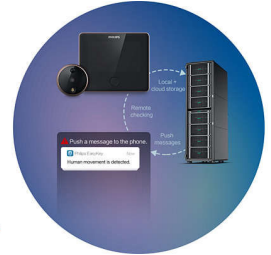

AI human motion detection

 AI human motion detection

Adopted a PIR infrared sensor, when someone appears within three meters outside the door, the smart door viewer will identify through the AI human body detection algorithm and instantly captures a photo or video. Meanwhile, it pushes notifications to the mobile app via the Cloud encryption server to monitor the situation at the door.

Intensive metal body

 Intensive metal body

Adopted with the intensive metal body design and built-in anti-prying sensor, when the smart door viewer recognizes abnormal dynamics and offline from the Internet, the product will trigger an alarm to warn the strangers and

remind your family, then the mobile app will receive push notifications in the real-time.

Local and Cloud storage

 Local and Cloud storage

The 4G local storage could satisfy your daily requirement, it could save the records even offline from the Internet. Any encrypted photo or video uploads to the Cloud server can be saved for 3 days, and you could view the records via the Philips app at any time.