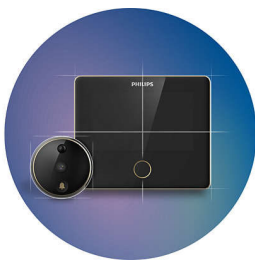

PHILIPS

Smart door viewer

Big wide-angle HD night vision PIR human body detection, Remote intelligent monitoring, Mutual link with smart lock

Highlights

The 170° lens & HD display

 The 170° lens and 1080P HD display

Features with a monitoring-level 170° lens, the smart door viewer can absorb a high volume of light, together with four bright infrared supplement lights and a professional infrared lampshade, it offers better night vision, even under insufficient lighting environments.

Two-way audio call

 Two-way audio call

When you ring the doorbell or press the [call] button on the screen, you can start the real-time audio call with the built-in microphone and speaker. It can offer you a perfect calling experience.

5-inch HD touch screen

 5-inch HD touch screen

The 5-inch IPS multi-touch HD screen adopts 2.5D full lamination curved glasses, which make everything look terrific. The interactive design is easy for children and the elderly to operate.